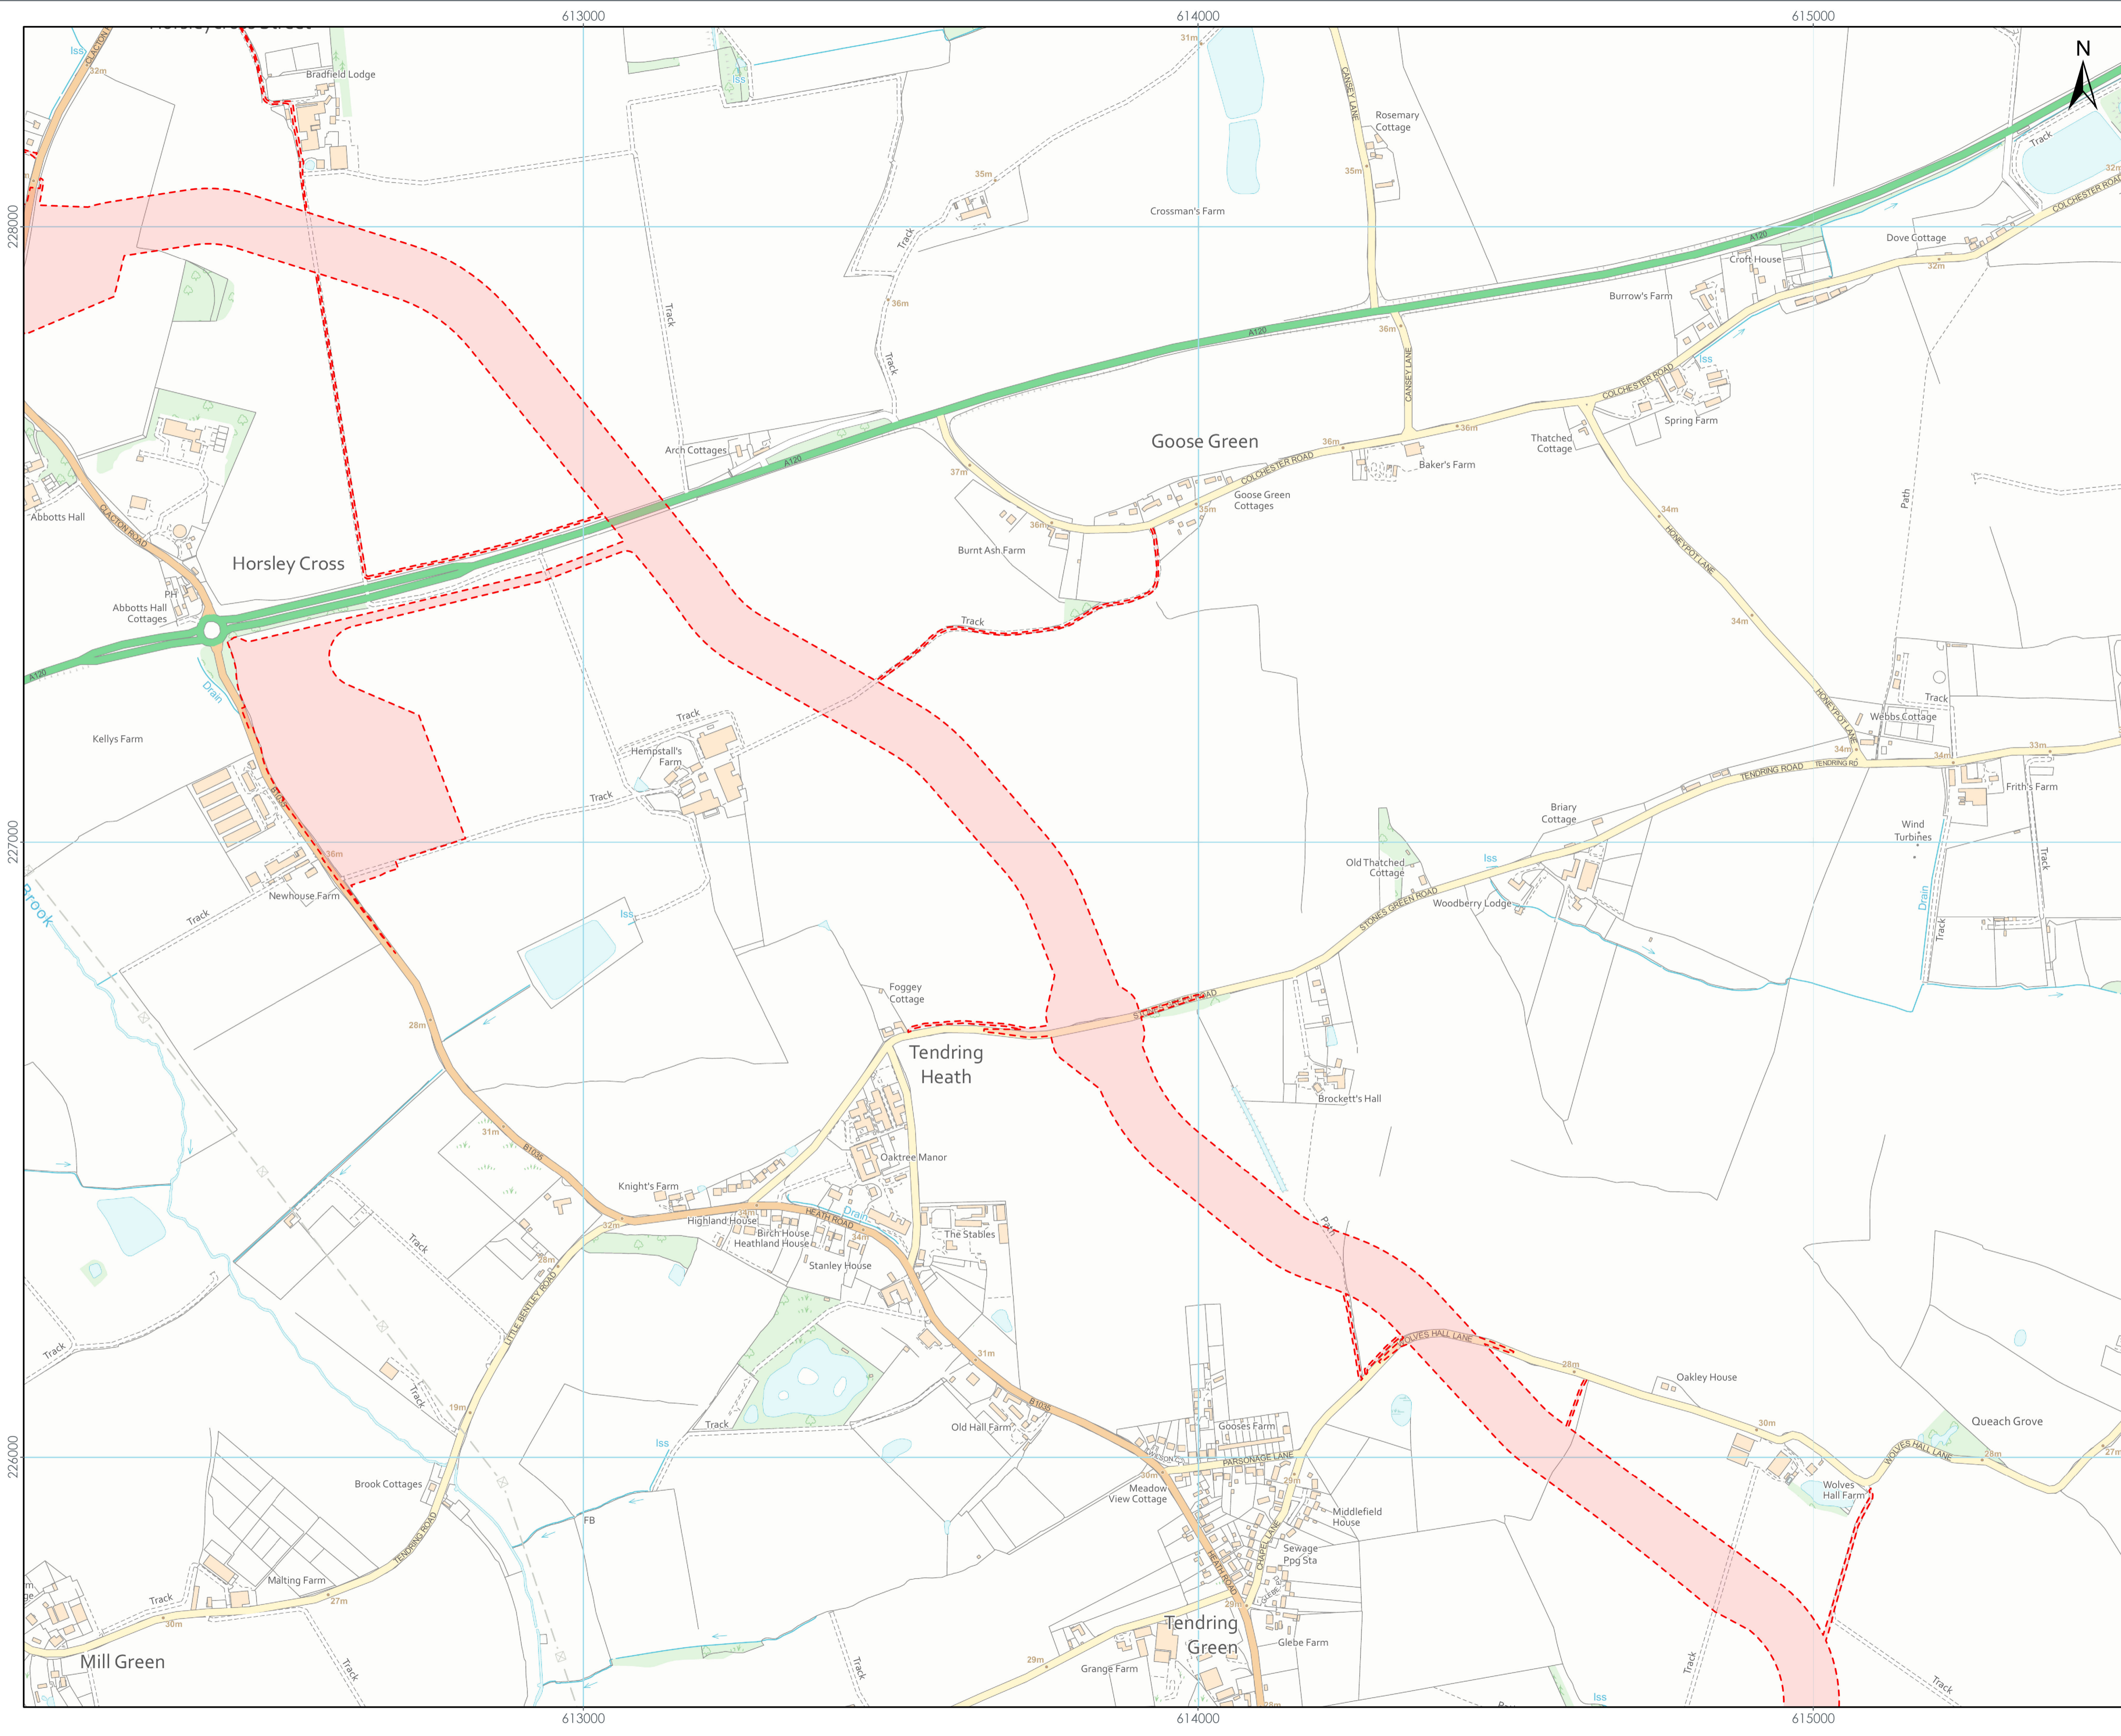

LEGEND
Onshore Red Line Boundary

Data Source:
© Crown copyright [and database rights] (2023) license number 0100031673

PROJECT TITLE:
FIVE ESTUARIES OFFSHORE WINDFARM

DRAWING TITLE:
Onshore Order Limit Boundary

VER	DATE	REMARKS	Drawn	Checked
1	01/12/2023	For Information	JB	RP

Sheet No: Page 7 of 10
SCALE: 1:5,000 PLOT SIZE: A3 DATUM: OSGB 1936 PROJECTION: BNG