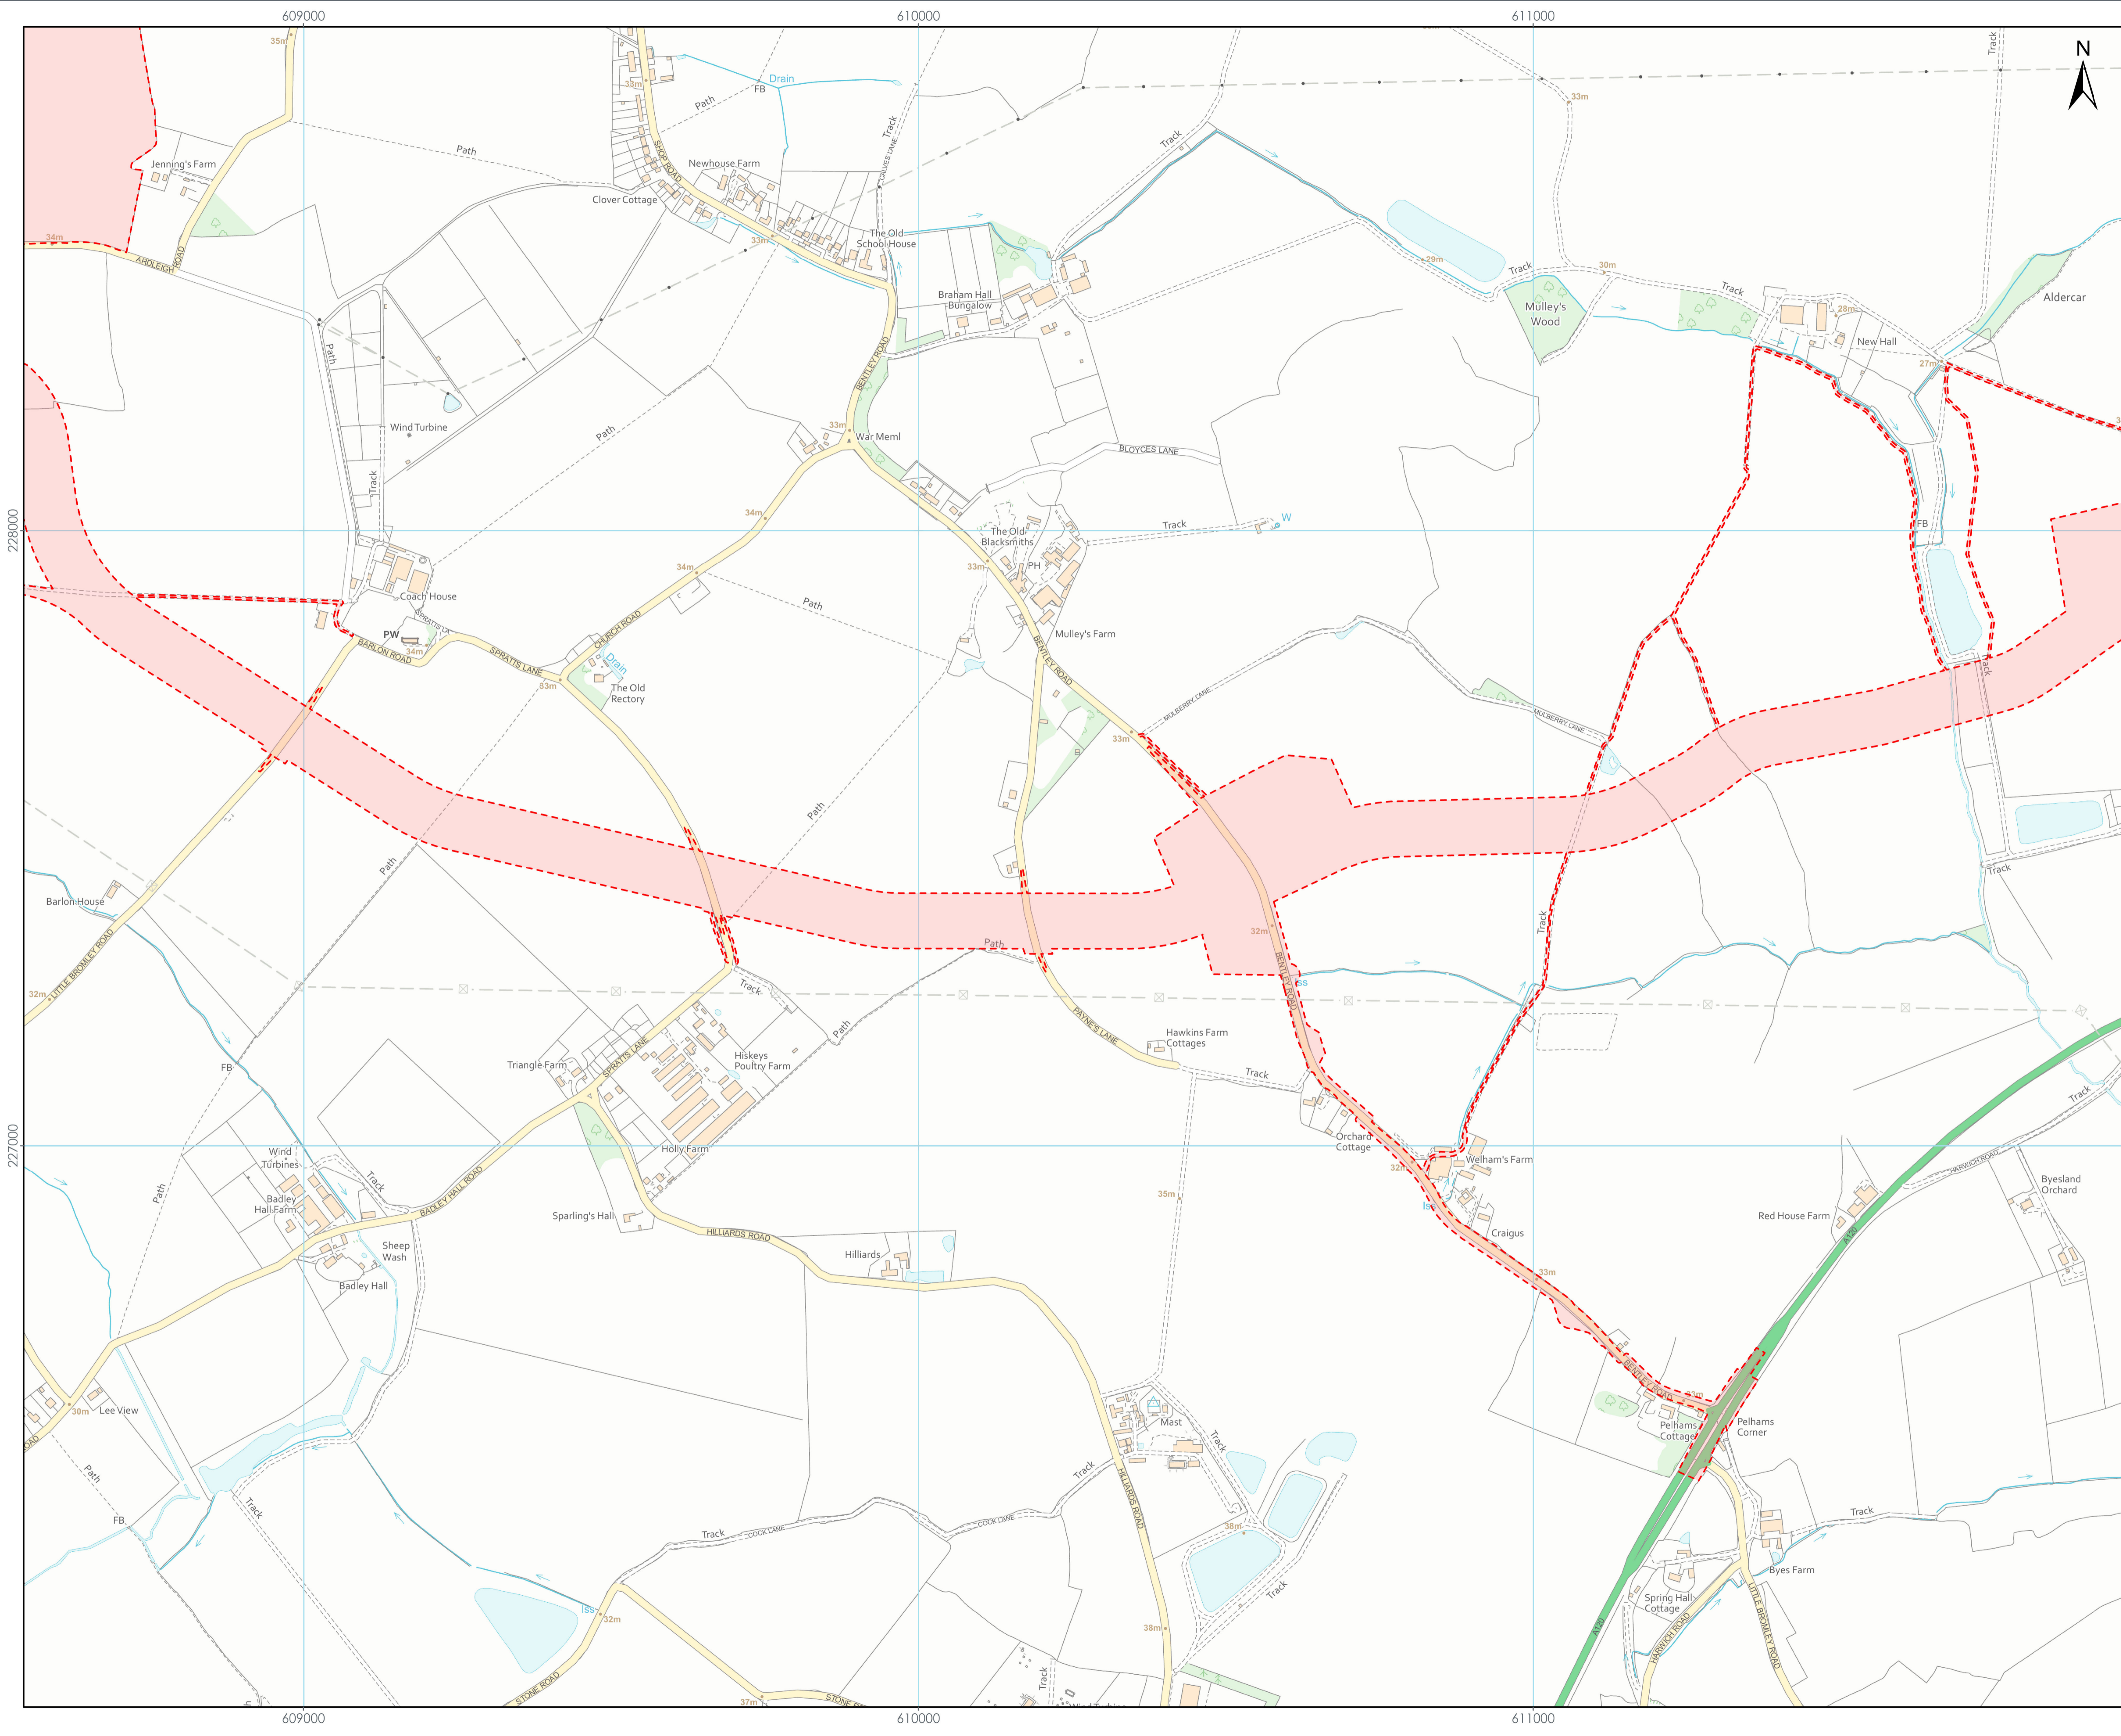

LEGEND
Onshore Red Line Boundary

Data Source:
© Crown copyright [and database rights] (2023) license number 0100031673

PROJECT TITLE:
FIVE ESTUARIES OFFSHORE WINDFARM

DRAWING TITLE:
Onshore Order Limit Boundary

VER	DATE	REMARKS	Drawn	Checked
1	01/12/2023	For Information	JB	RP

Sheet No: Page 9 of 10
SCALE: 1:5,000 PLOT SIZE: A3 DATUM: OSGB 1936 PROJECTION: BNG