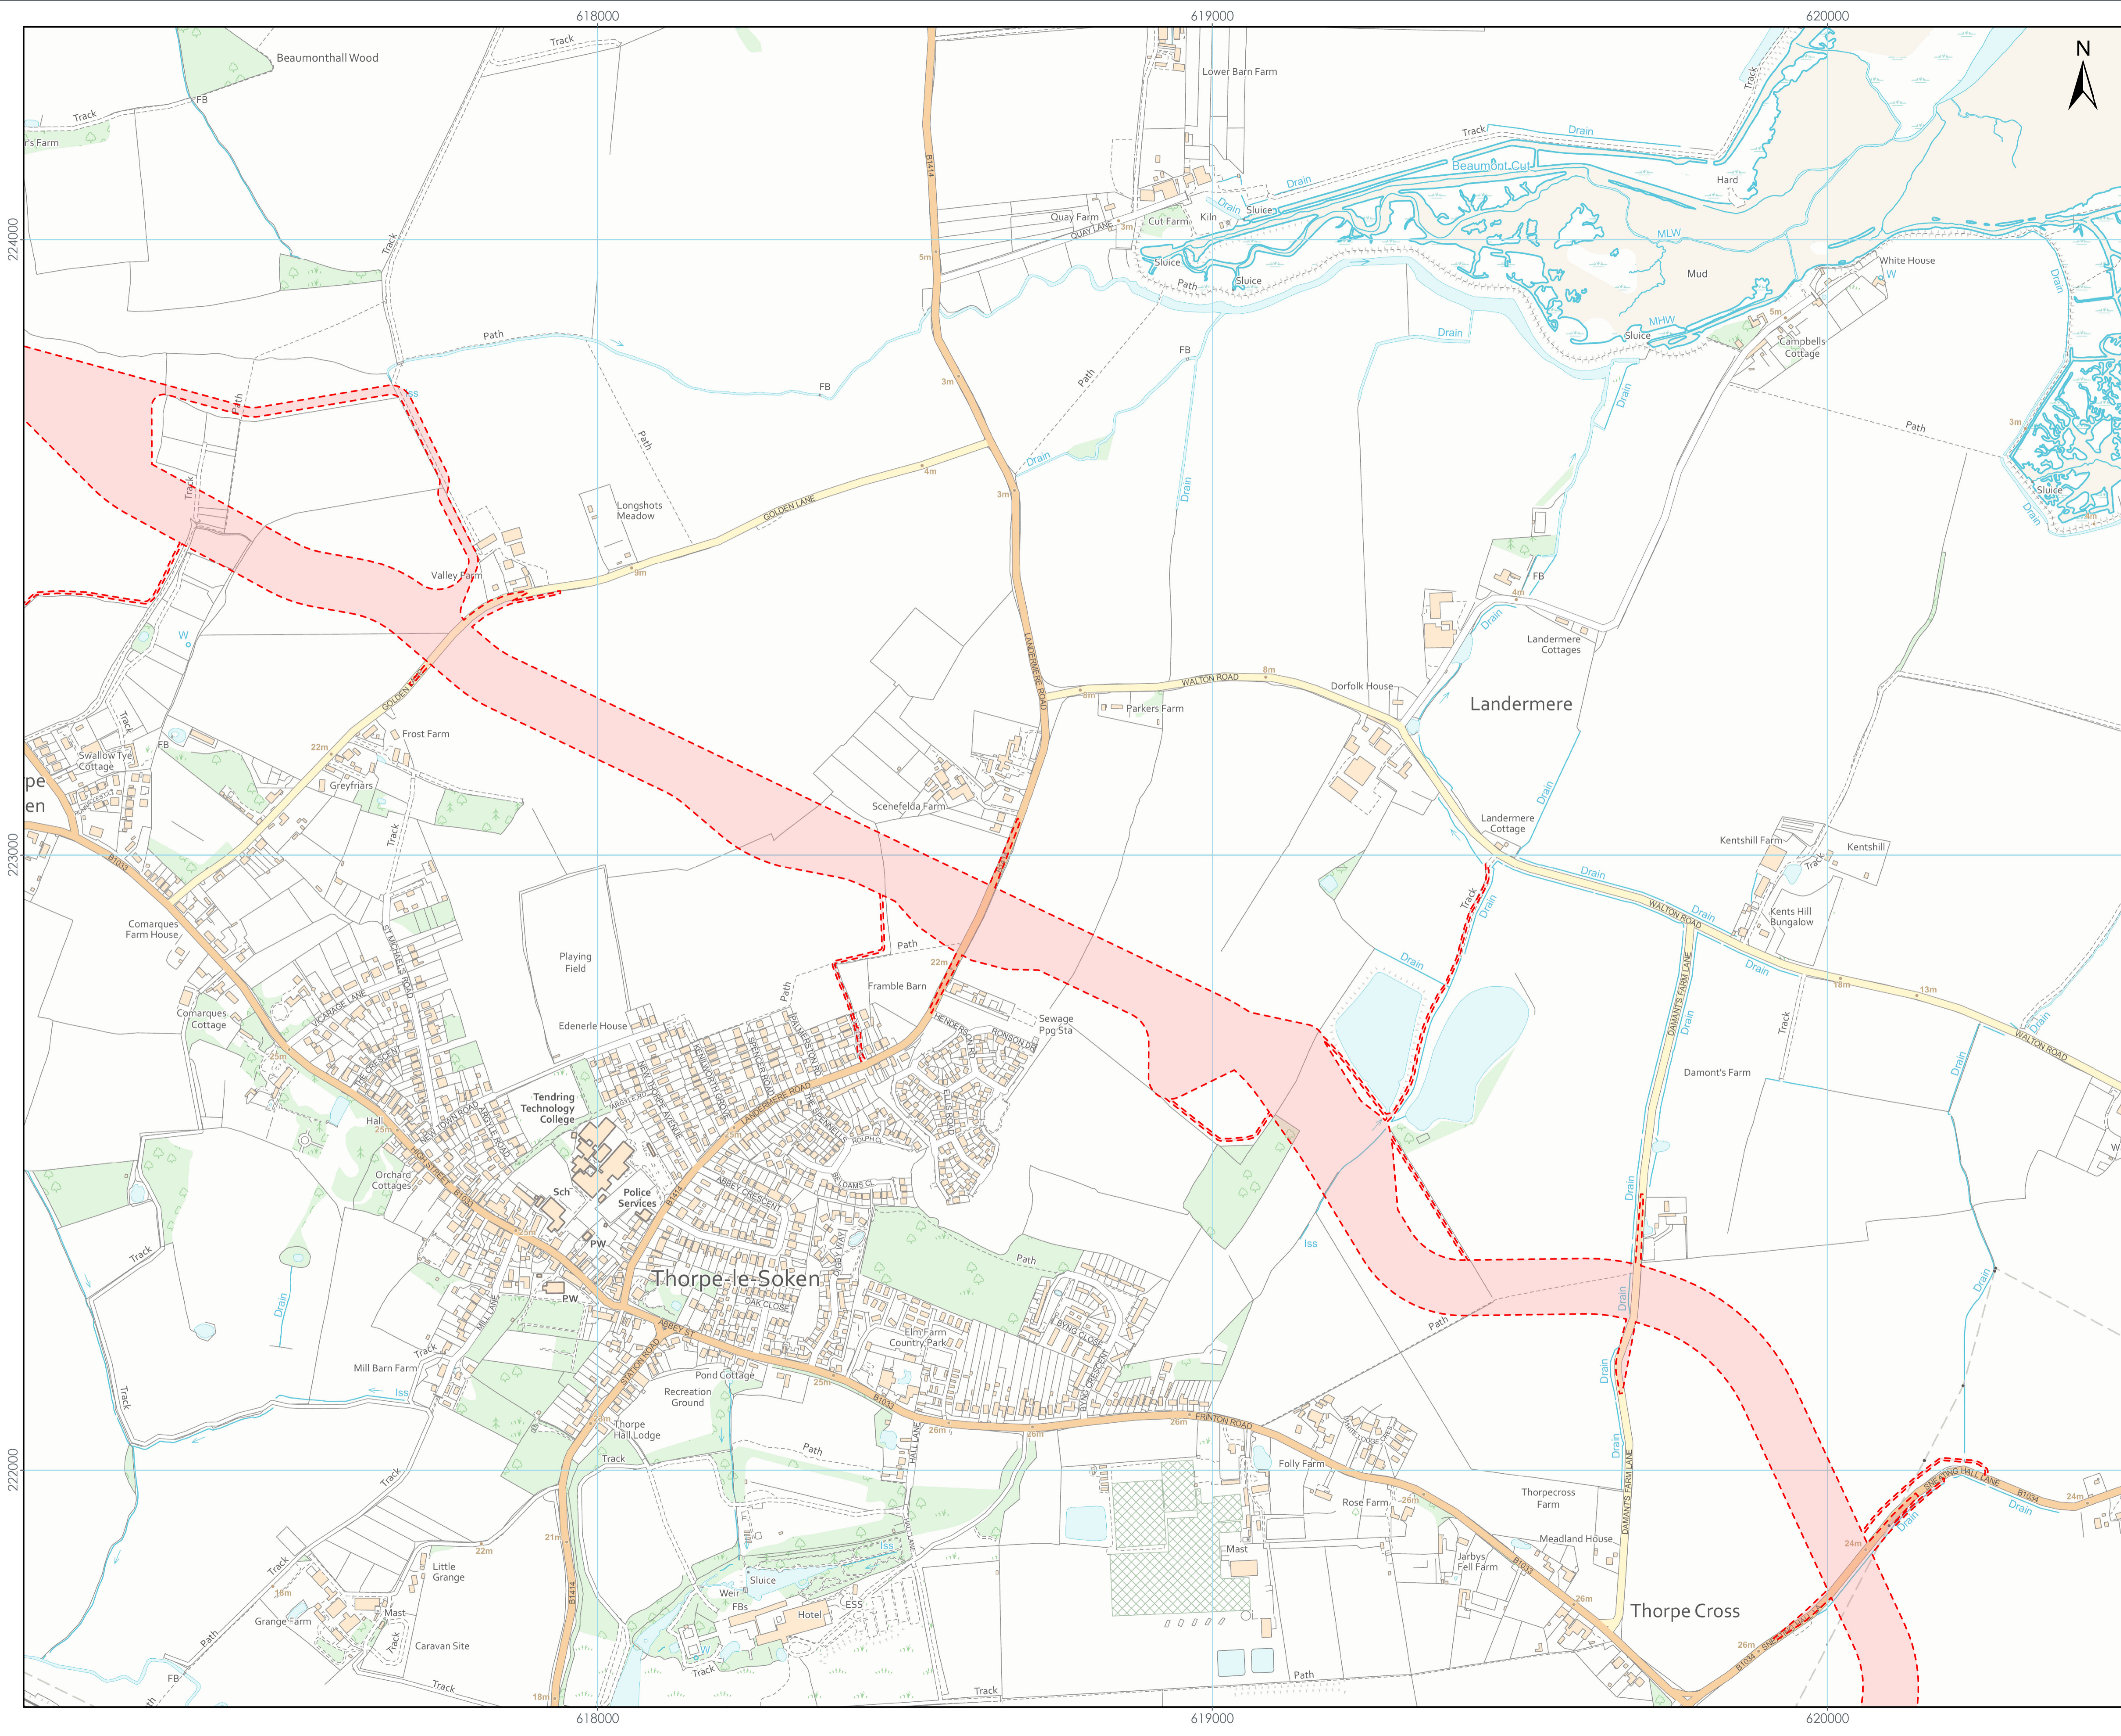

LEGEND
 Onshore Red Line Boundary

Data Source:
 © Crown copyright [and database rights] (2023) license number 0100031673

PROJECT TITLE:
FIVE ESTUARIES OFFSHORE WINDFARM

DRAWING TITLE:
Onshore Order Limit Boundary

VER	DATE	REMARKS	Drawn	Checked
1	01/12/2023	For Information	JB	RP

Sheet No: Page 1 of 10
 SCALE: 1:5,000 PLOT SIZE: A3 DATUM: OSGB 1936 PROJECTION: BNG

LEGEND
 Onshore Red Line Boundary

Data Source:
 © Crown copyright [and database rights] (2023) license number 0100031673

VER	DATE	REMARKS	Drawn	Checked
1	01/12/2023	For Information	JB	RP

Sheet No: Page 3 of 10
SCALE: 1:5,000 PLOT SIZE: A3 DATUM: OSGB 1936 PROJECTION: BNG

LEGEND
 Onshore Red Line Boundary

Data Source:
 © Crown copyright (and database rights) (2023) license number 0100031673