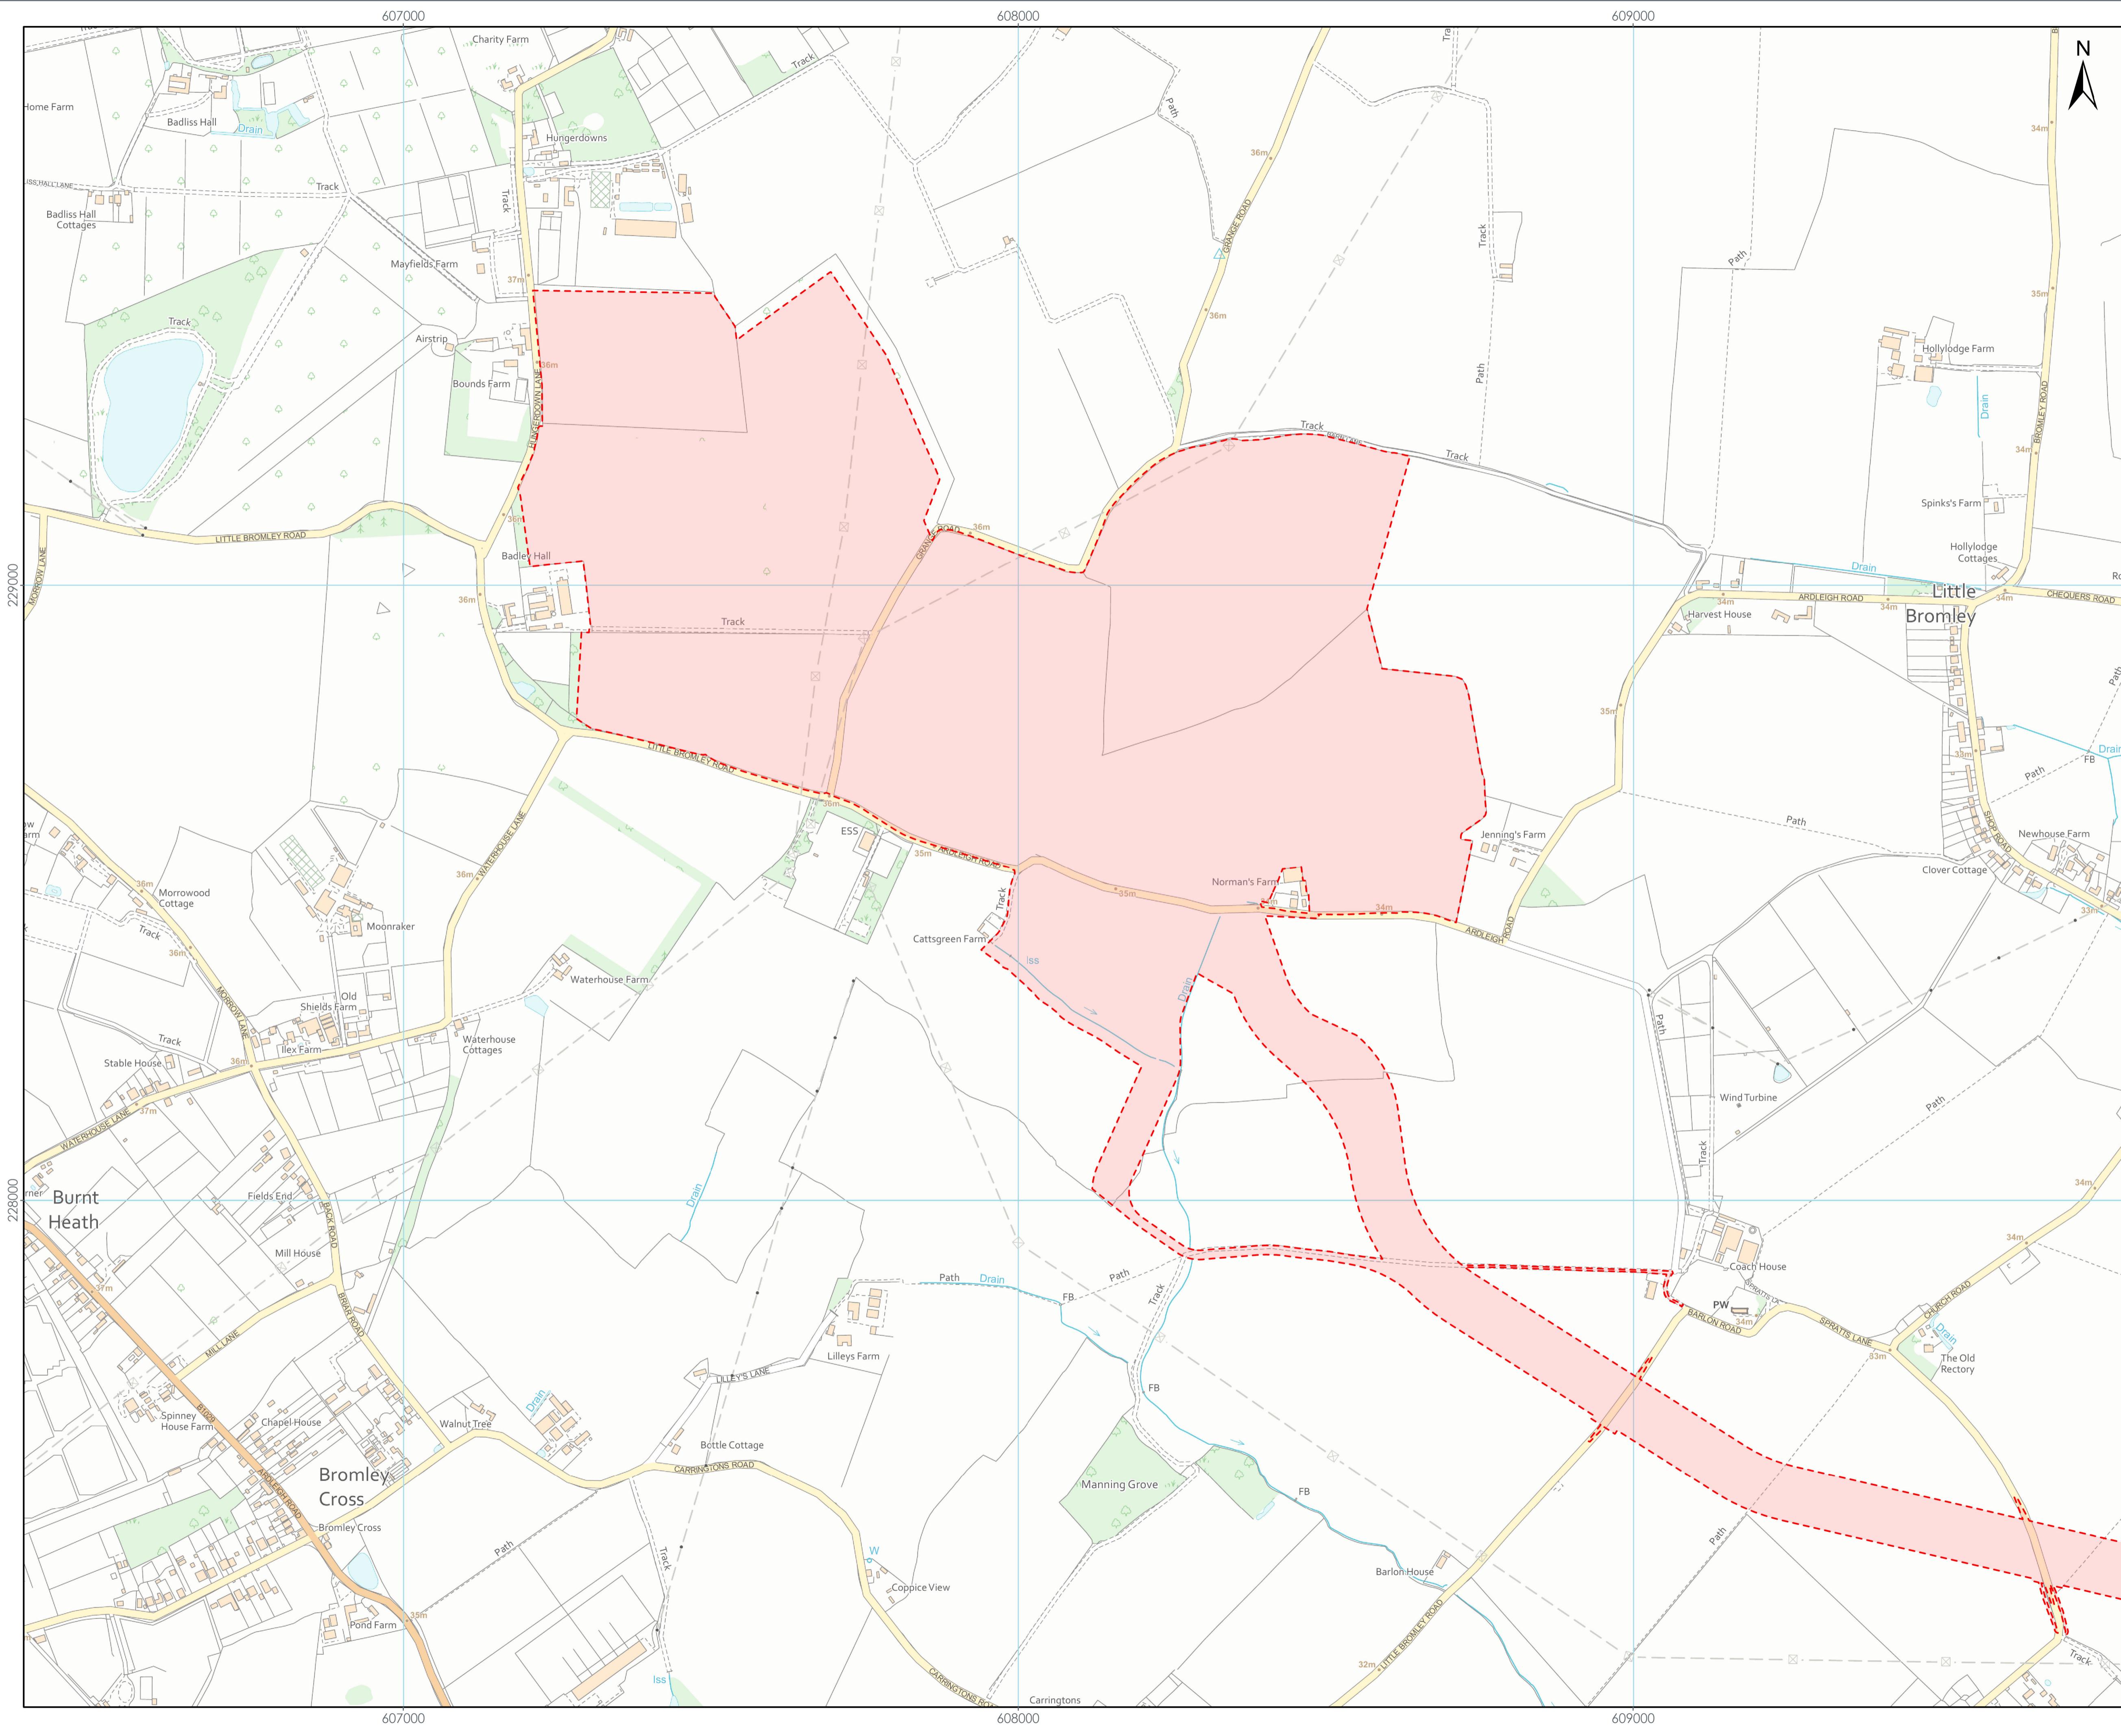

VER	DATE	REMARKS	Drawn	Checked
1	01/12/2023	For Information	JB	RP

Sheet No: Page 7 of 10
 SCALE: 1:5,000 PLOT SIZE: A3 DATUM: OSGB 1936 PROJECTION: BNG

LEGEND
 Onshore Red Line Boundary

Data Source:
 © Crown copyright [and database rights] (2023) license number 0100031673

PROJECT TITLE:
 FIVE ESTUARIES OFFSHORE WINDFARM

DRAWING TITLE:
 Onshore Order Limit Boundary

VER	DATE	REMARKS	Drawn	Checked
1	01/12/2023	For Information	JB	RP

Sheet No: Page 8 of 10
 SCALE: 1:5,000 PLOT SIZE: A3 DATUM: OSGB 1936 PROJECTION: BNG

LEGEND
 Onshore Red Line Boundary

Data Source:
 © Crown copyright [and database rights] (2023) license number 0100031673

PROJECT TITLE:
FIVE ESTUARIES OFFSHORE WINDFARM

DRAWING TITLE:
Onshore Order Limit Boundary

VER	DATE	REMARKS	Drawn	Checked
1	01/12/2023	For Information	JB	RP

Sheet No: Page 9 of 10
 SCALE: 1:5,000 PLOT SIZE: A3 DATUM: OSGB 1936 PROJECTION: BNG

LEGEND
 Onshore Red Line Boundary

Data Source:
 © Crown copyright [and database rights] (2023) license number 0100031673