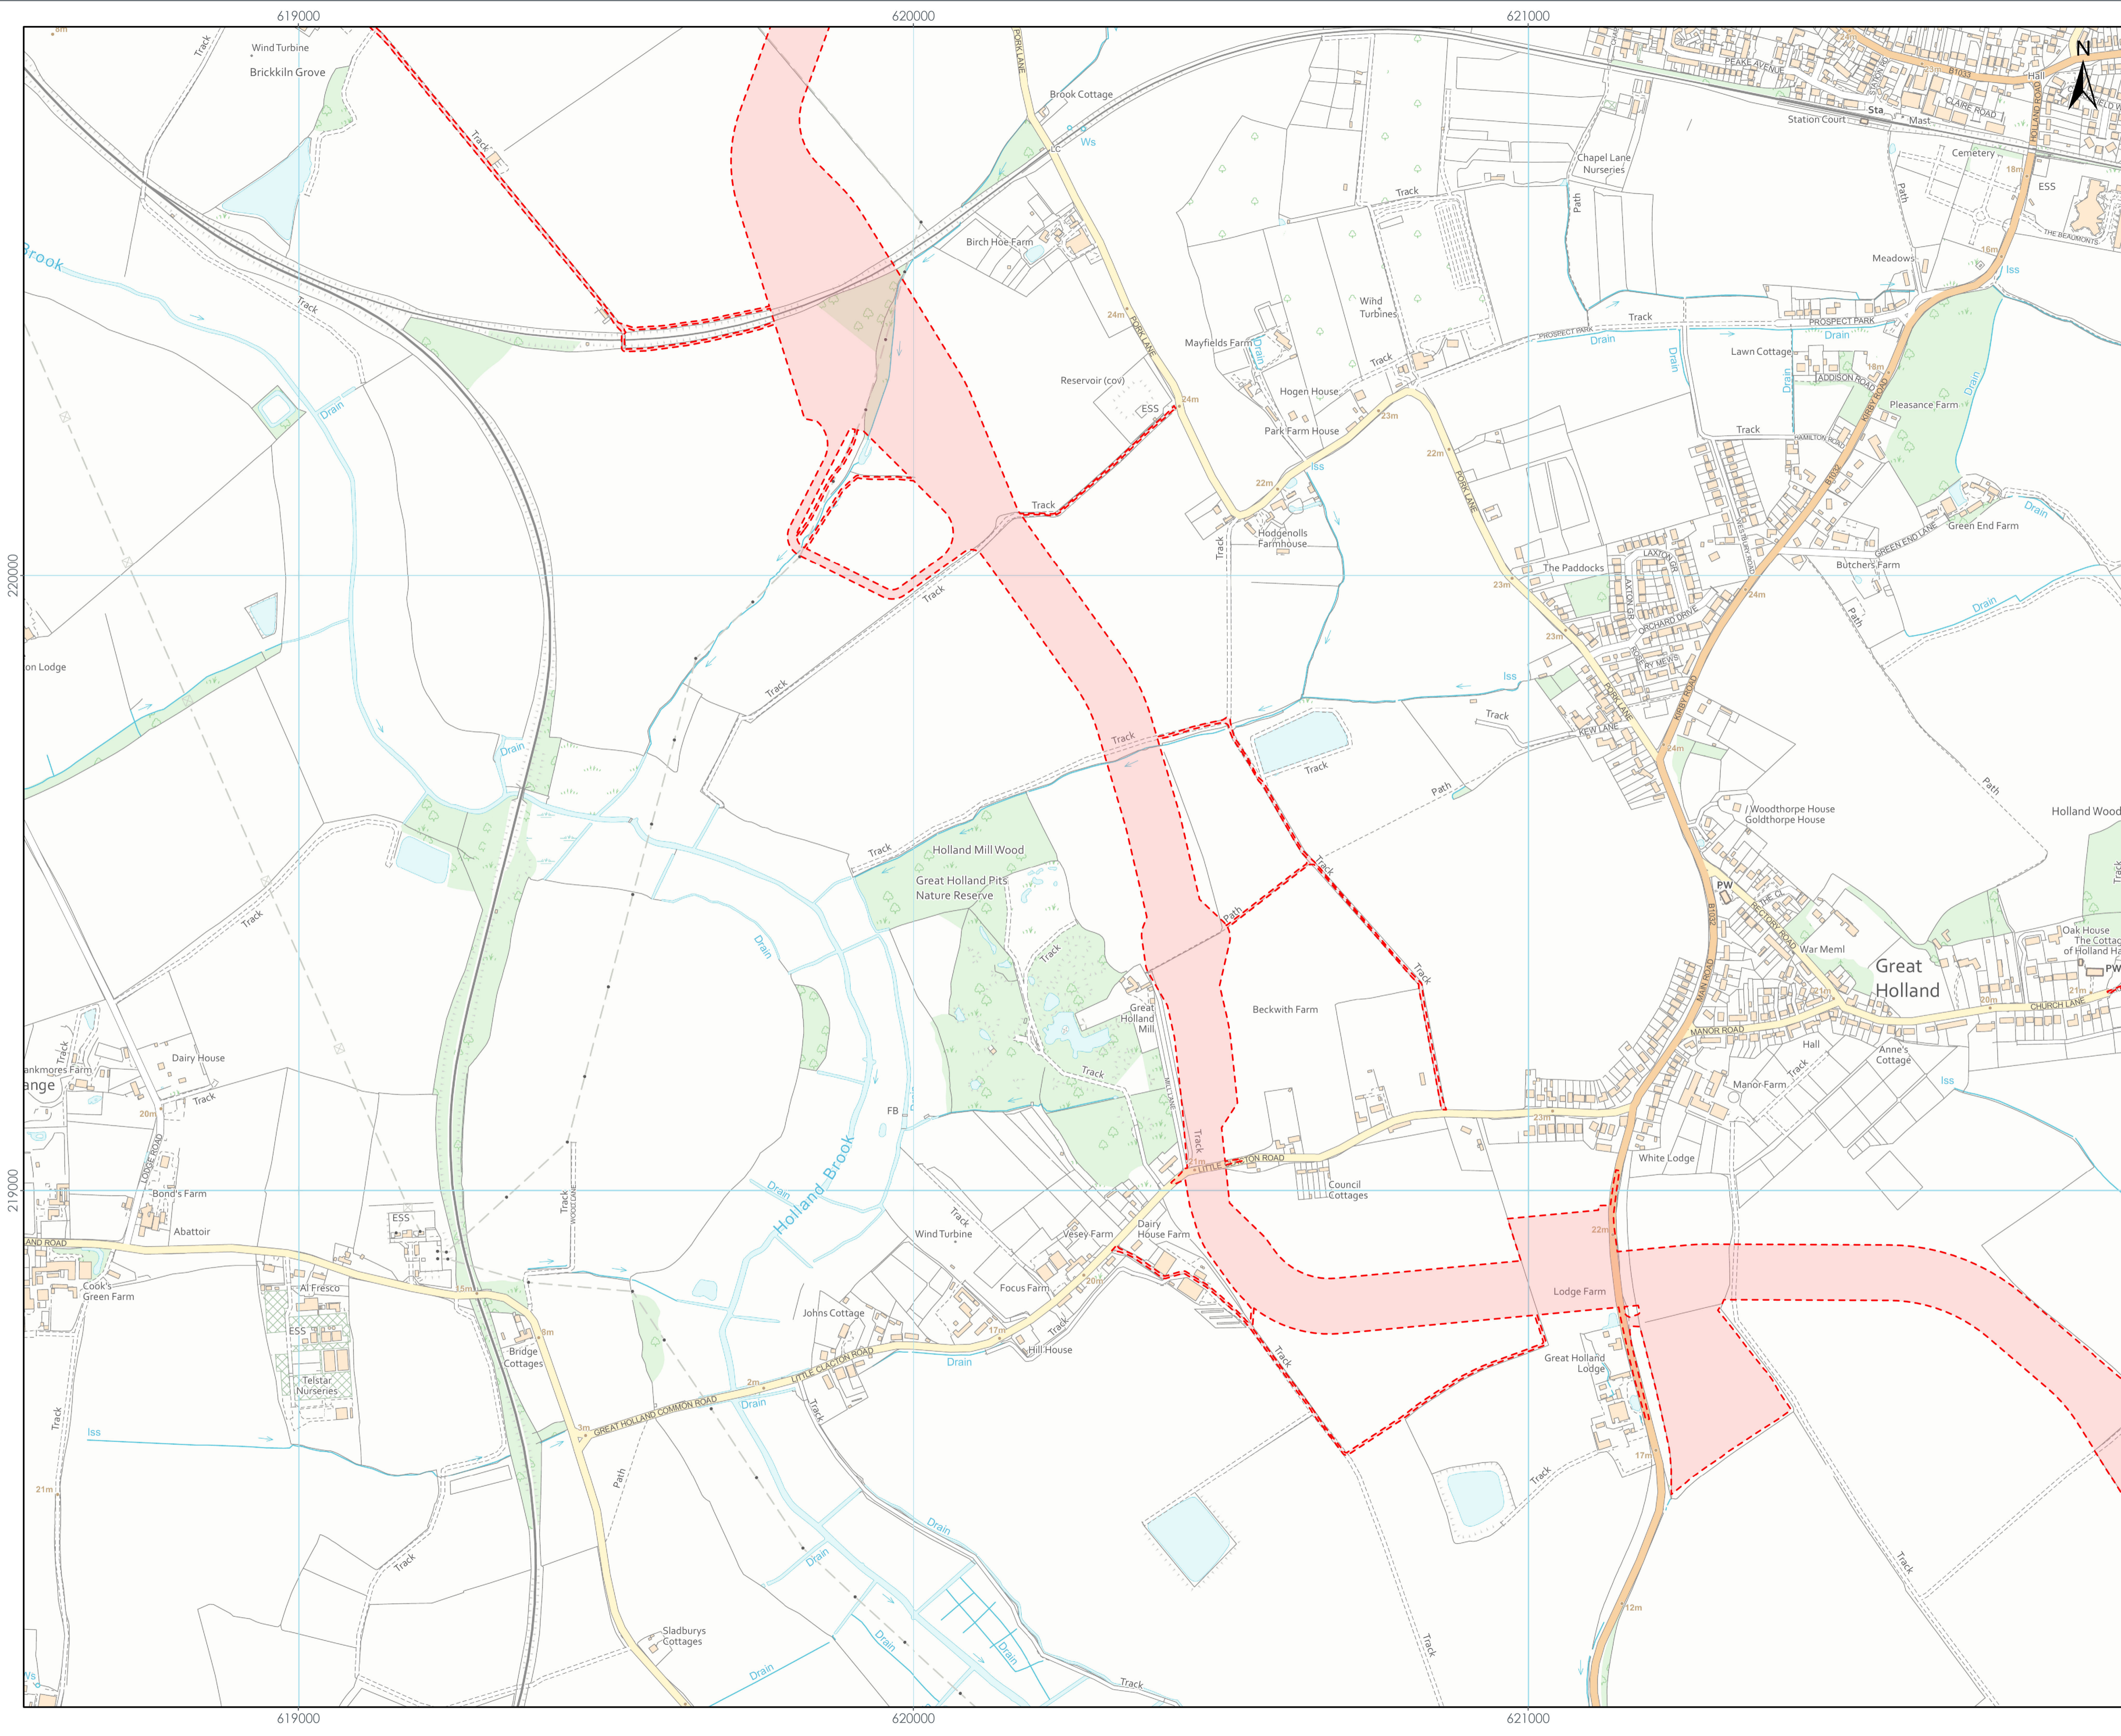

LEGEND
 Onshore Red Line Boundary

Data Source:
 © Crown copyright [and database rights] (2023) license number 0100031673

PROJECT TITLE:
FIVE ESTUARIES OFFSHORE WINDFARM

DRAWING TITLE:
Onshore Order Limit Boundary

VER	DATE	REMARKS	Drawn	Checked
1	01/12/2023	For Information	JB	RP

Sheet No: Page 1 of 10
 SCALE: 1:5,000 PLOT SIZE: A3 DATUM: OSGB 1936 PROJECTION: BNG

LEGEND
 Onshore Red Line Boundary

Data Source:
 © Crown copyright [and database rights] (2023) license number 0100031673

PROJECT TITLE:
FIVE ESTUARIES OFFSHORE WINDFARM

DRAWING TITLE:
Onshore Order Limit Boundary

VER	DATE	REMARKS	Drawn	Checked
1	01/12/2023	For Information	JB	RP

Sheet No: Page 2 of 10
 SCALE: 1:5,000 PLOT SIZE: A3 DATUM: OSGB 1936 PROJECTION: BNG