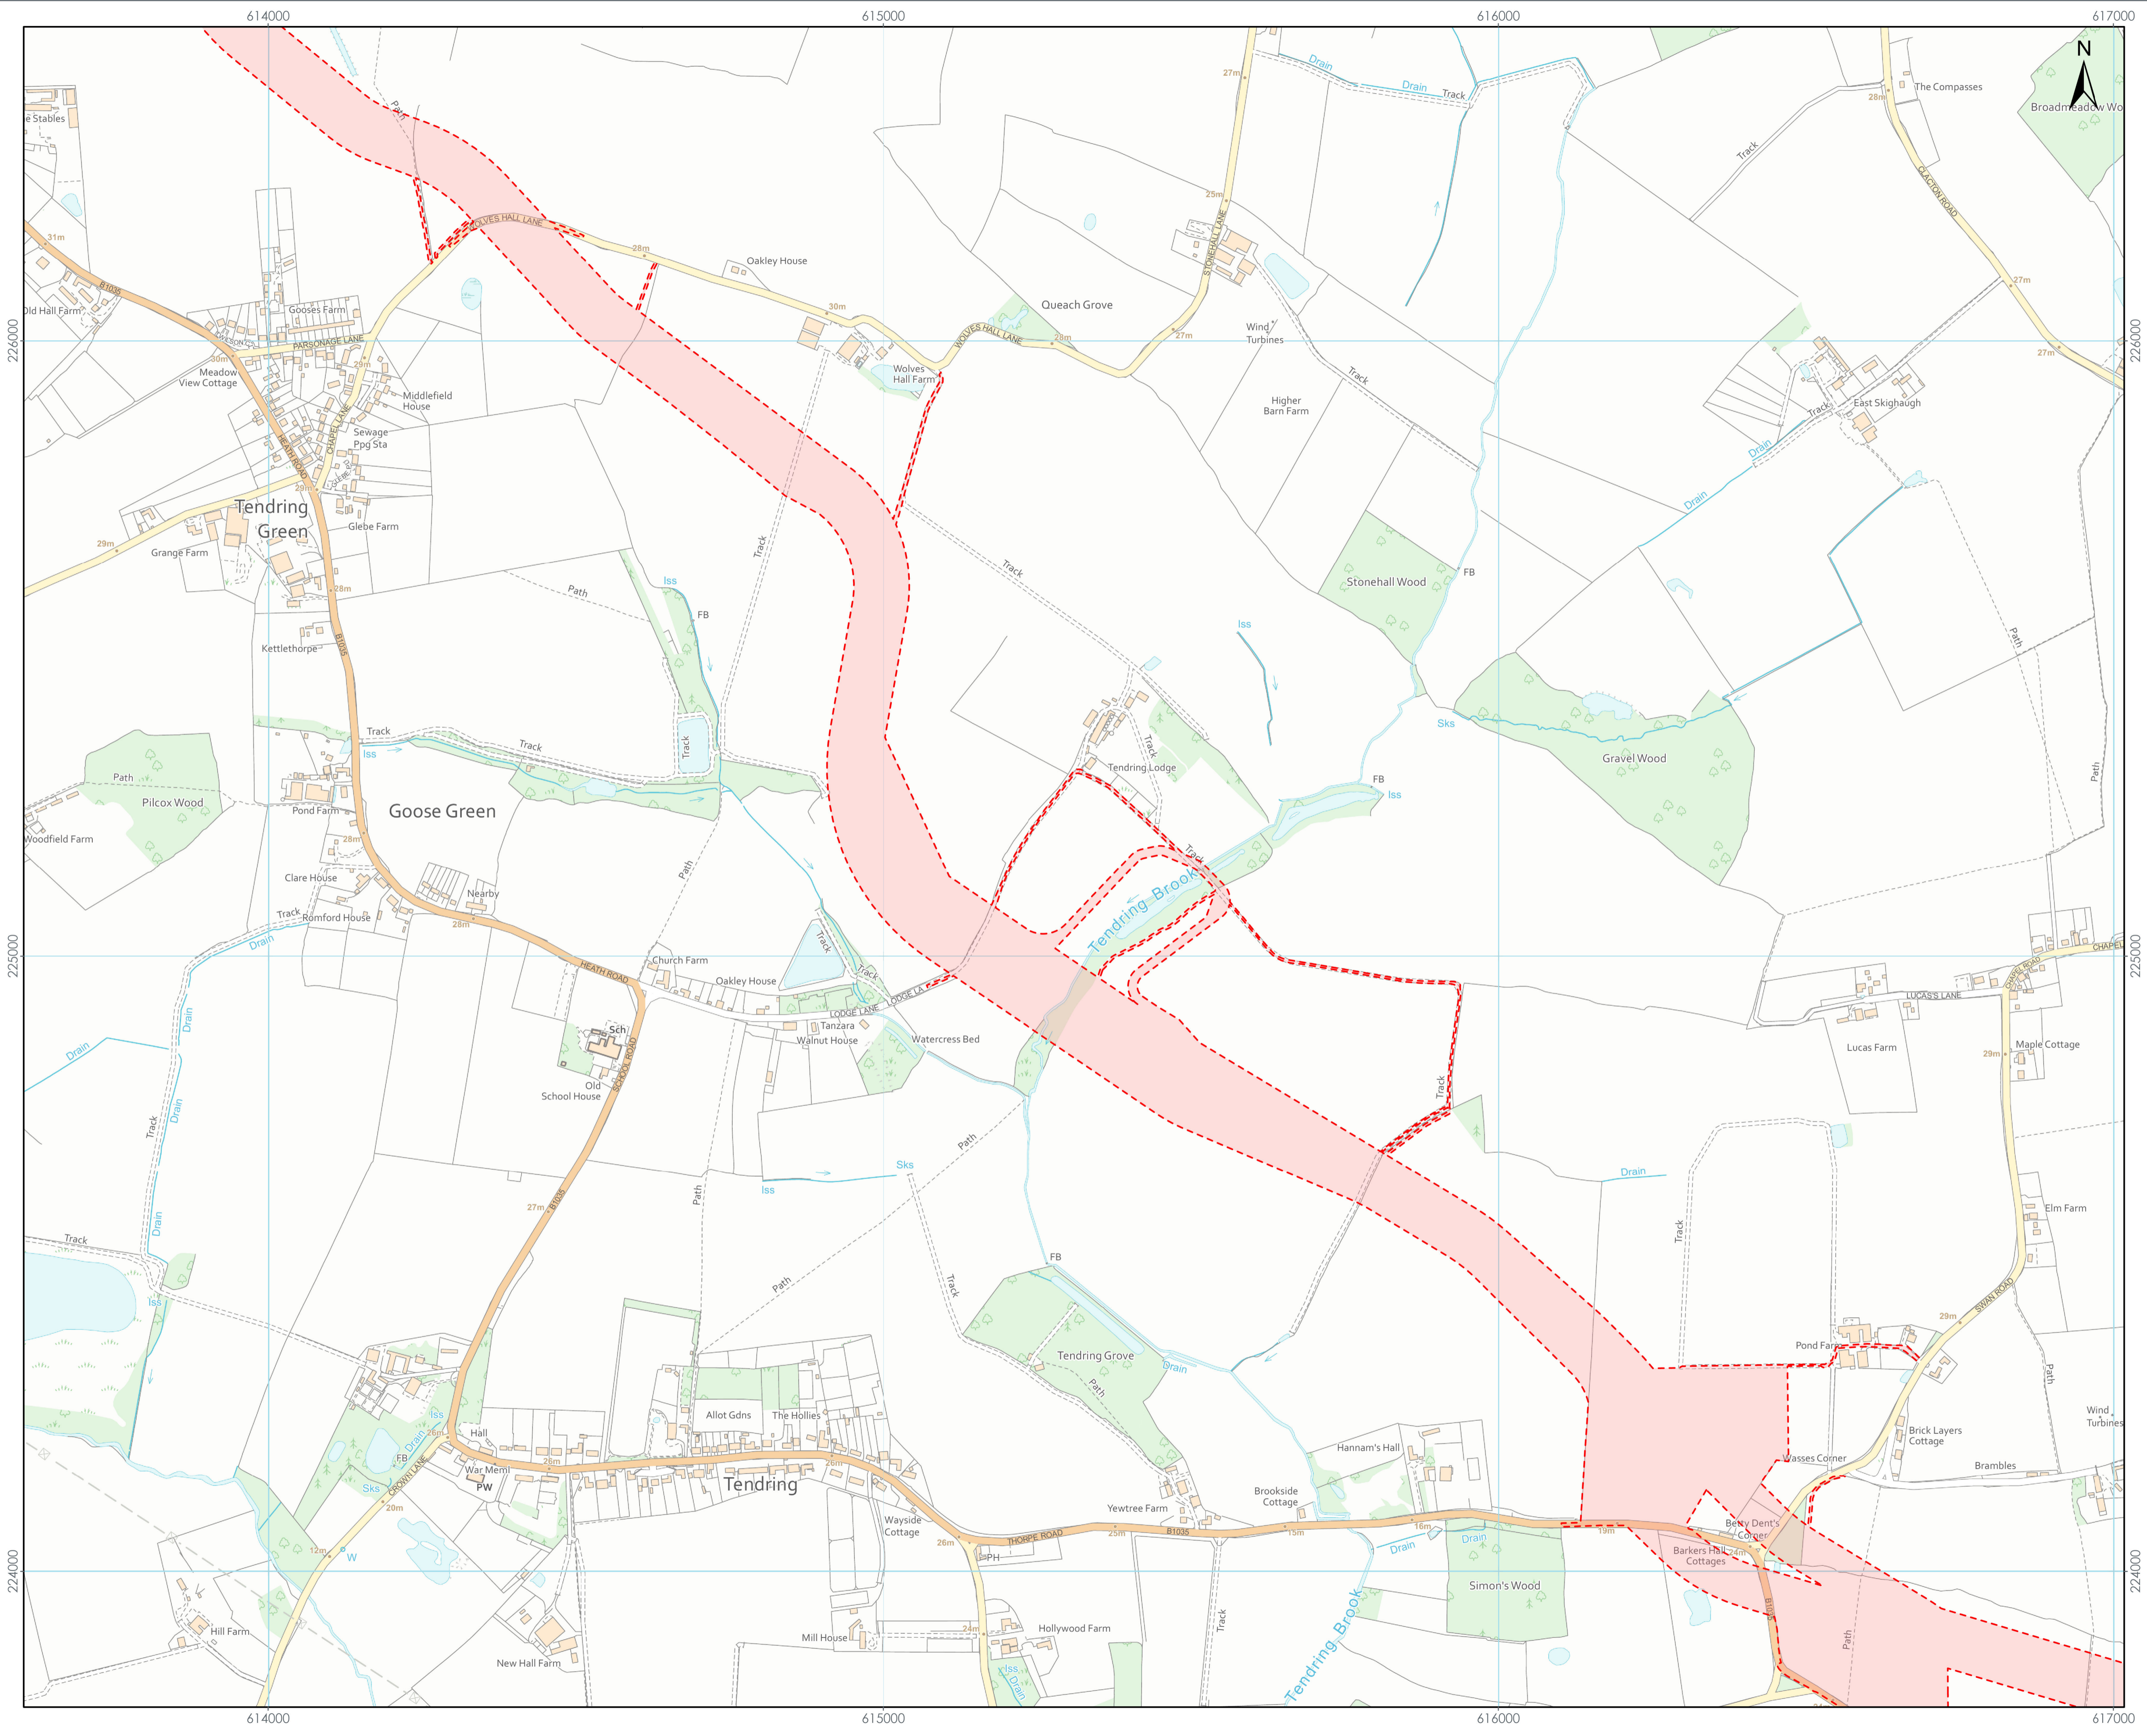

LEGEND
 Onshore Red Line Boundary

Data Source:
 © Crown copyright [and database rights] (2023) license number 0100031673

PROJECT TITLE:
FIVE ESTUARIES OFFSHORE WINDFARM

DRAWING TITLE:
Onshore Order Limit Boundary

VER	DATE	REMARKS	Drawn	Checked
1	01/12/2023	For Information	JB	RP

Sheet No: Page 5 of 10
 SCALE: 1:5,000 PLOT SIZE: A3 DATUM: OSGB 1936 PROJECTION: BNG

LEGEND
 Onshore Red Line Boundary

Data Source:
 © Crown copyright [and database rights] (2023) license number 0100031673