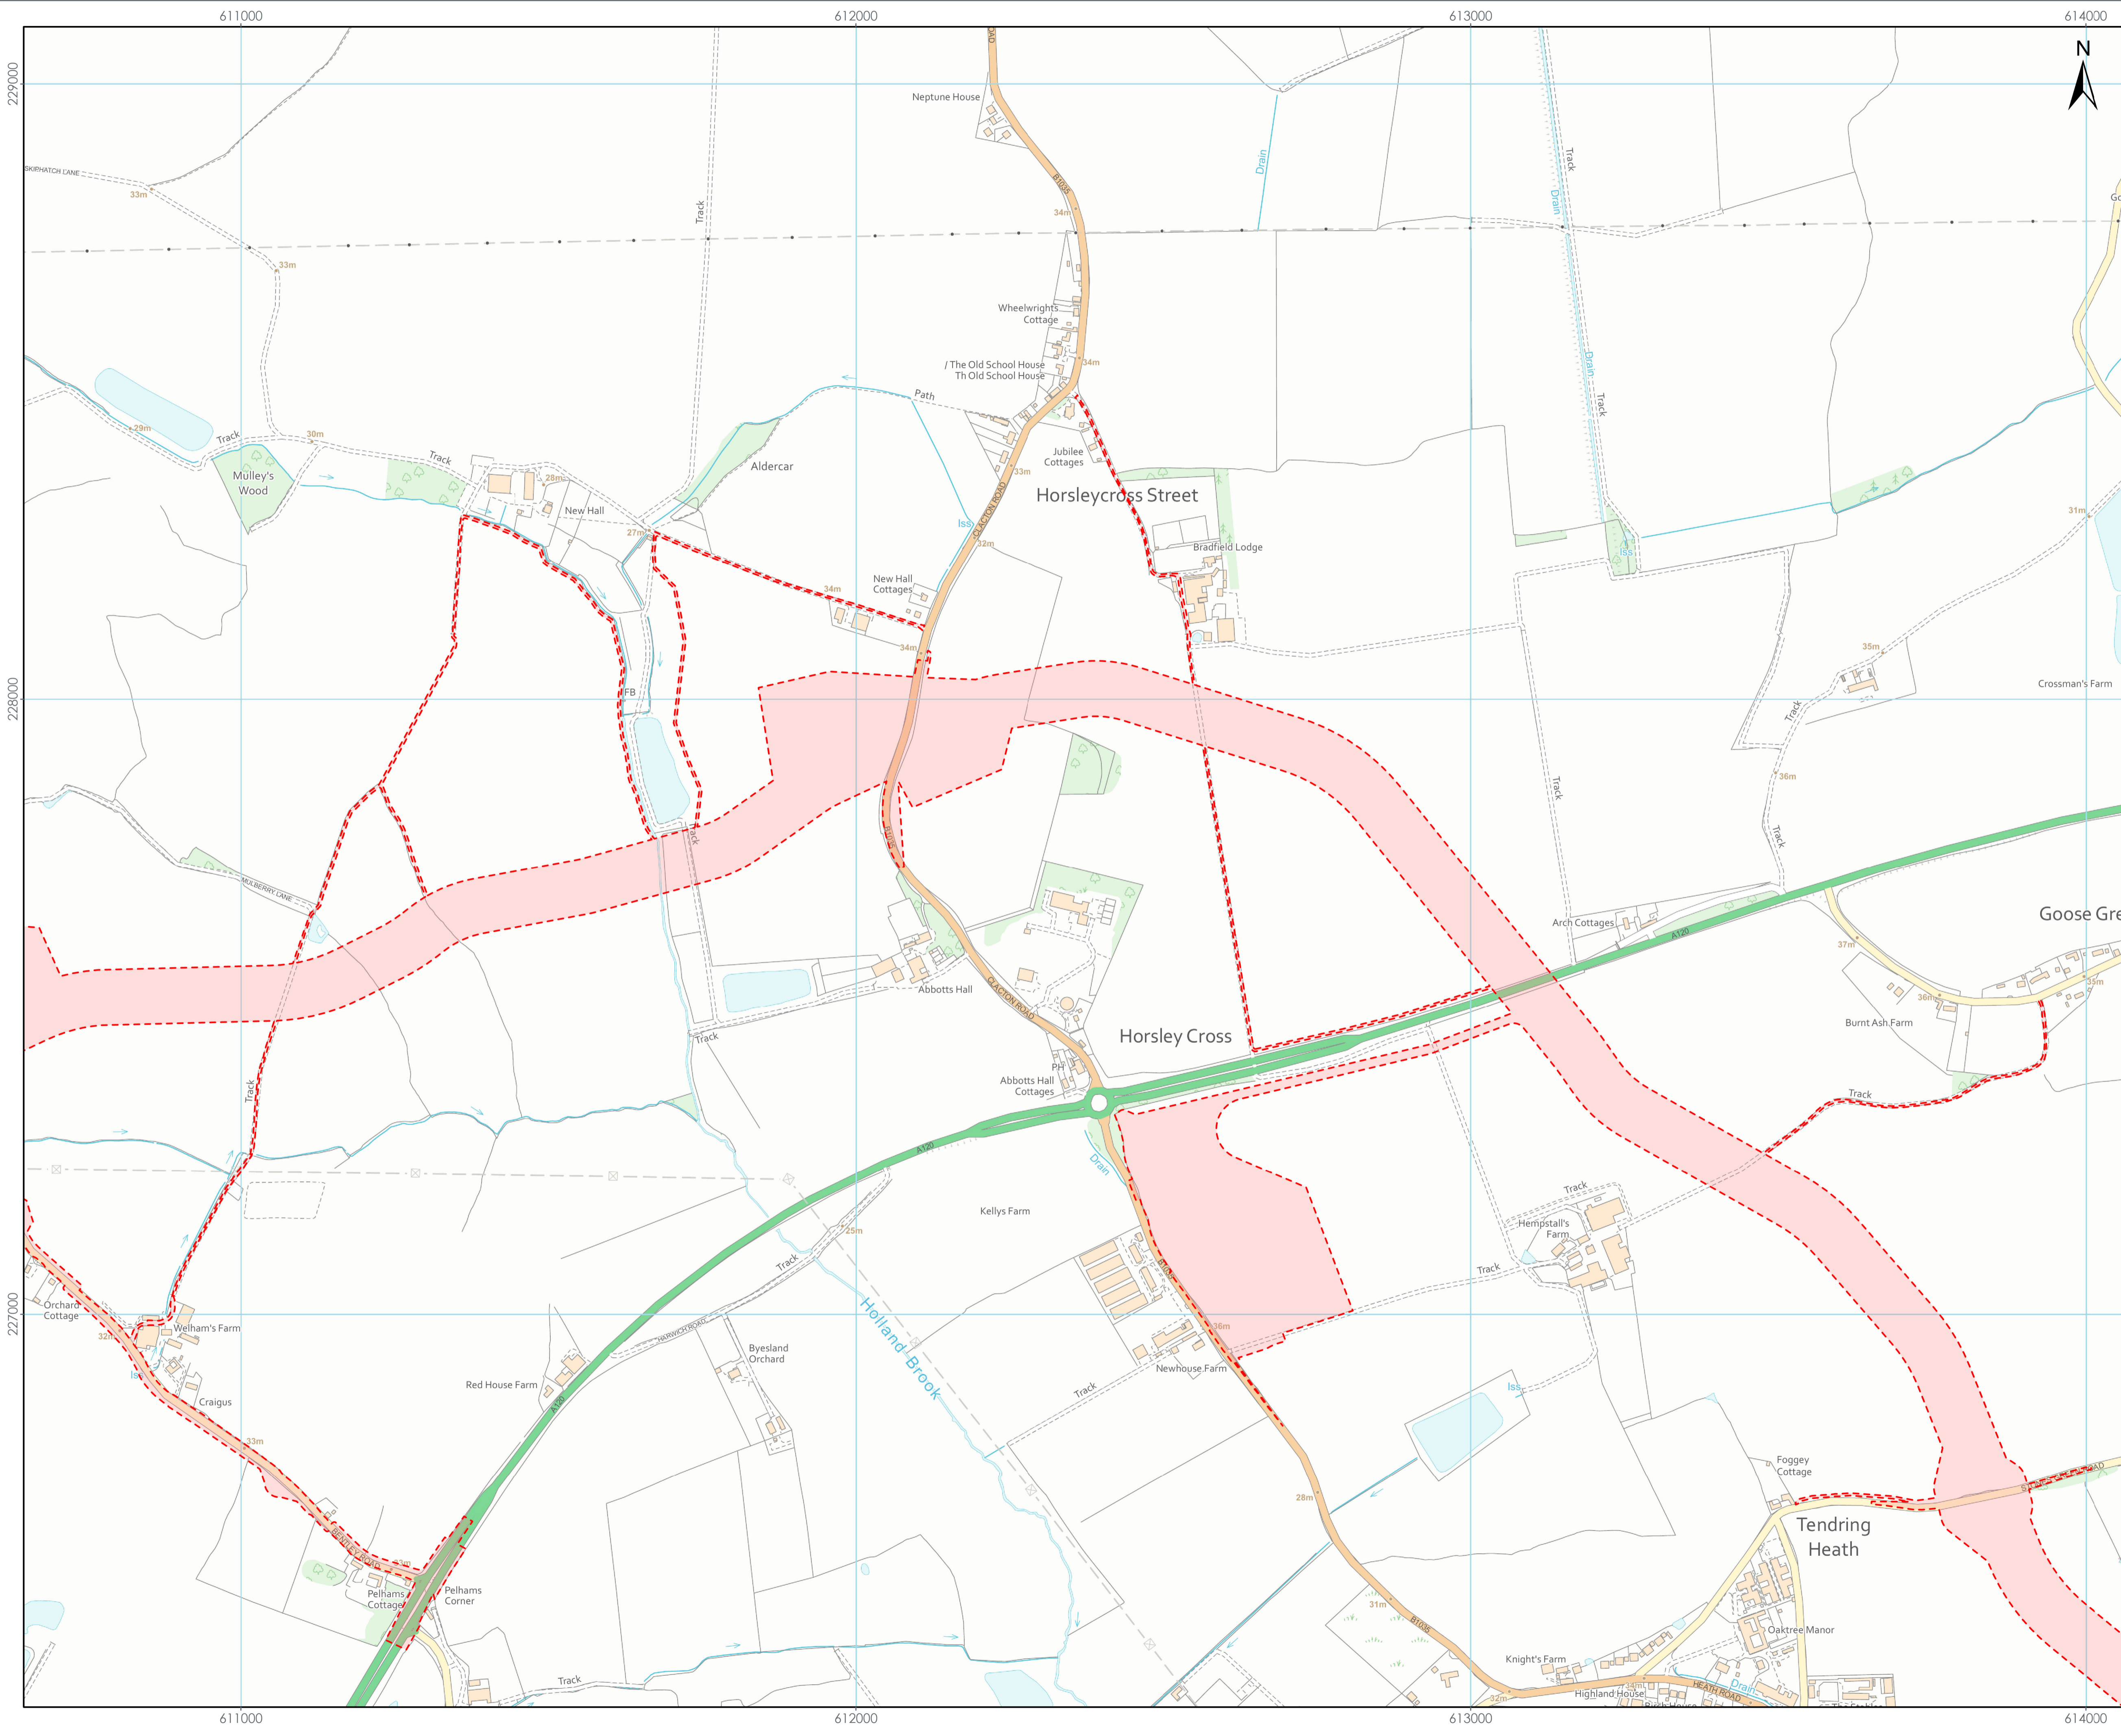

VER	DATE	REMARKS	Drawn	Checked
1	01/12/2023	For Information	JB	RP

Sheet No: Page 5 of 10
 SCALE: 1:5,000 PLOT SIZE: A3 DATUM: OSGB 1936 PROJECTION: BNG

LEGEND
 Onshore Red Line Boundary

Data Source:
 © Crown copyright [and database rights] (2023) license number 0100031673

LEGEND
 Onshore Red Line Boundary

Data Source:
 © Crown copyright [and database rights] (2023) license number 0100031673

PROJECT TITLE:
 FIVE ESTUARIES OFFSHORE WINDFARM

DRAWING TITLE:
 Onshore Order Limit Boundary

VER	DATE	REMARKS	Drawn	Checked
1	01/12/2023	For Information	JB	RP

Sheet No: Page 7 of 10
 SCALE: 1:5,000 PLOT SIZE: A3 DATUM: OSGB 1936 PROJECTION: BNG

LEGEND
 Onshore Red Line Boundary

Data Source:
 © Crown copyright [and database rights] (2023) license number 0100031673