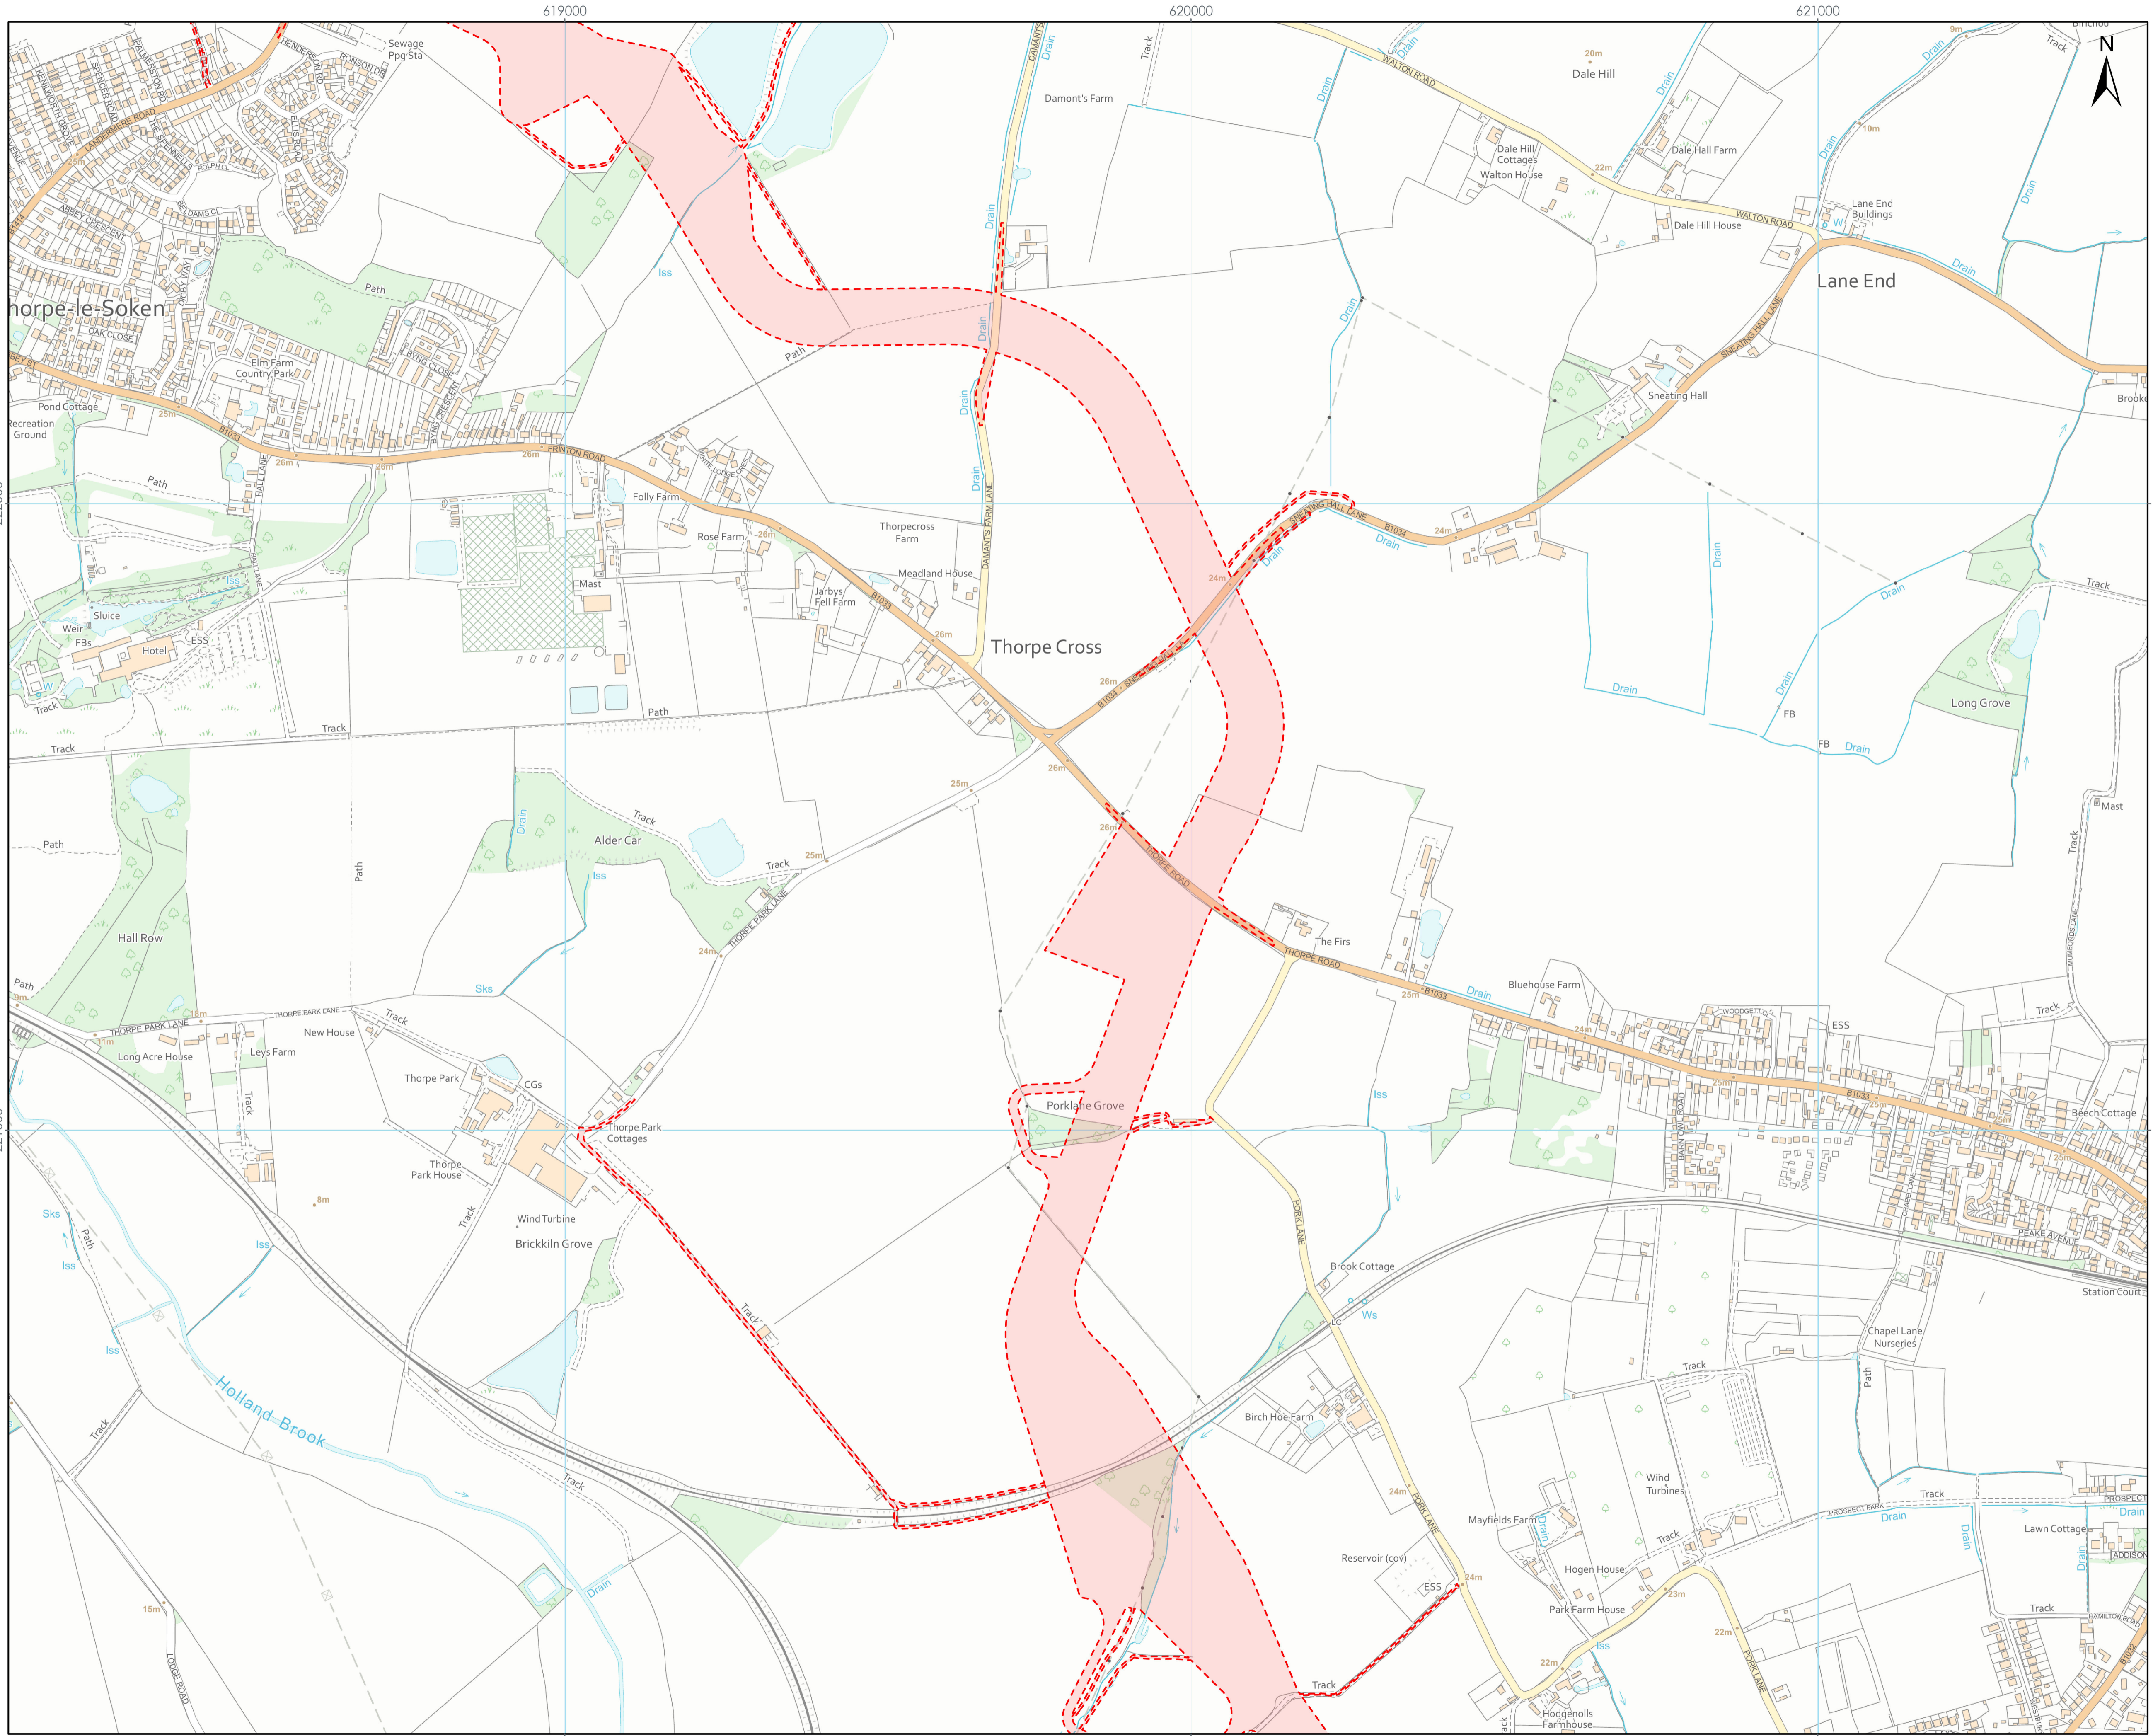

LEGEND
 Onshore Red Line Boundary

Data Source:
 © Crown copyright [and database rights] (2023) license number 0100031673

PROJECT TITLE:
FIVE ESTUARIES OFFSHORE WINDFARM

DRAWING TITLE:
Onshore Order Limit Boundary

VER	DATE	REMARKS	Drawn	Checked
1	01/12/2023	For Information	JB	RP

Sheet No: Page 1 of 10
 SCALE: 1:5,000 PLOT SIZE: A3 DATUM: OSGB 1936 PROJECTION: BNG

LEGEND
 Onshore Red Line Boundary

Data Source:
 © Crown copyright [and database rights] (2023) license number 0100031673

PROJECT TITLE:
FIVE ESTUARIES OFFSHORE WINDFARM

DRAWING TITLE:
Onshore Order Limit Boundary

VER	DATE	REMARKS	Drawn	Checked
1	01/12/2023	For Information	JB	RP

Sheet No: Page 2 of 10
 SCALE: 1:5,000 PLOT SIZE: A3 DATUM: OSGB 1936 PROJECTION: BNG