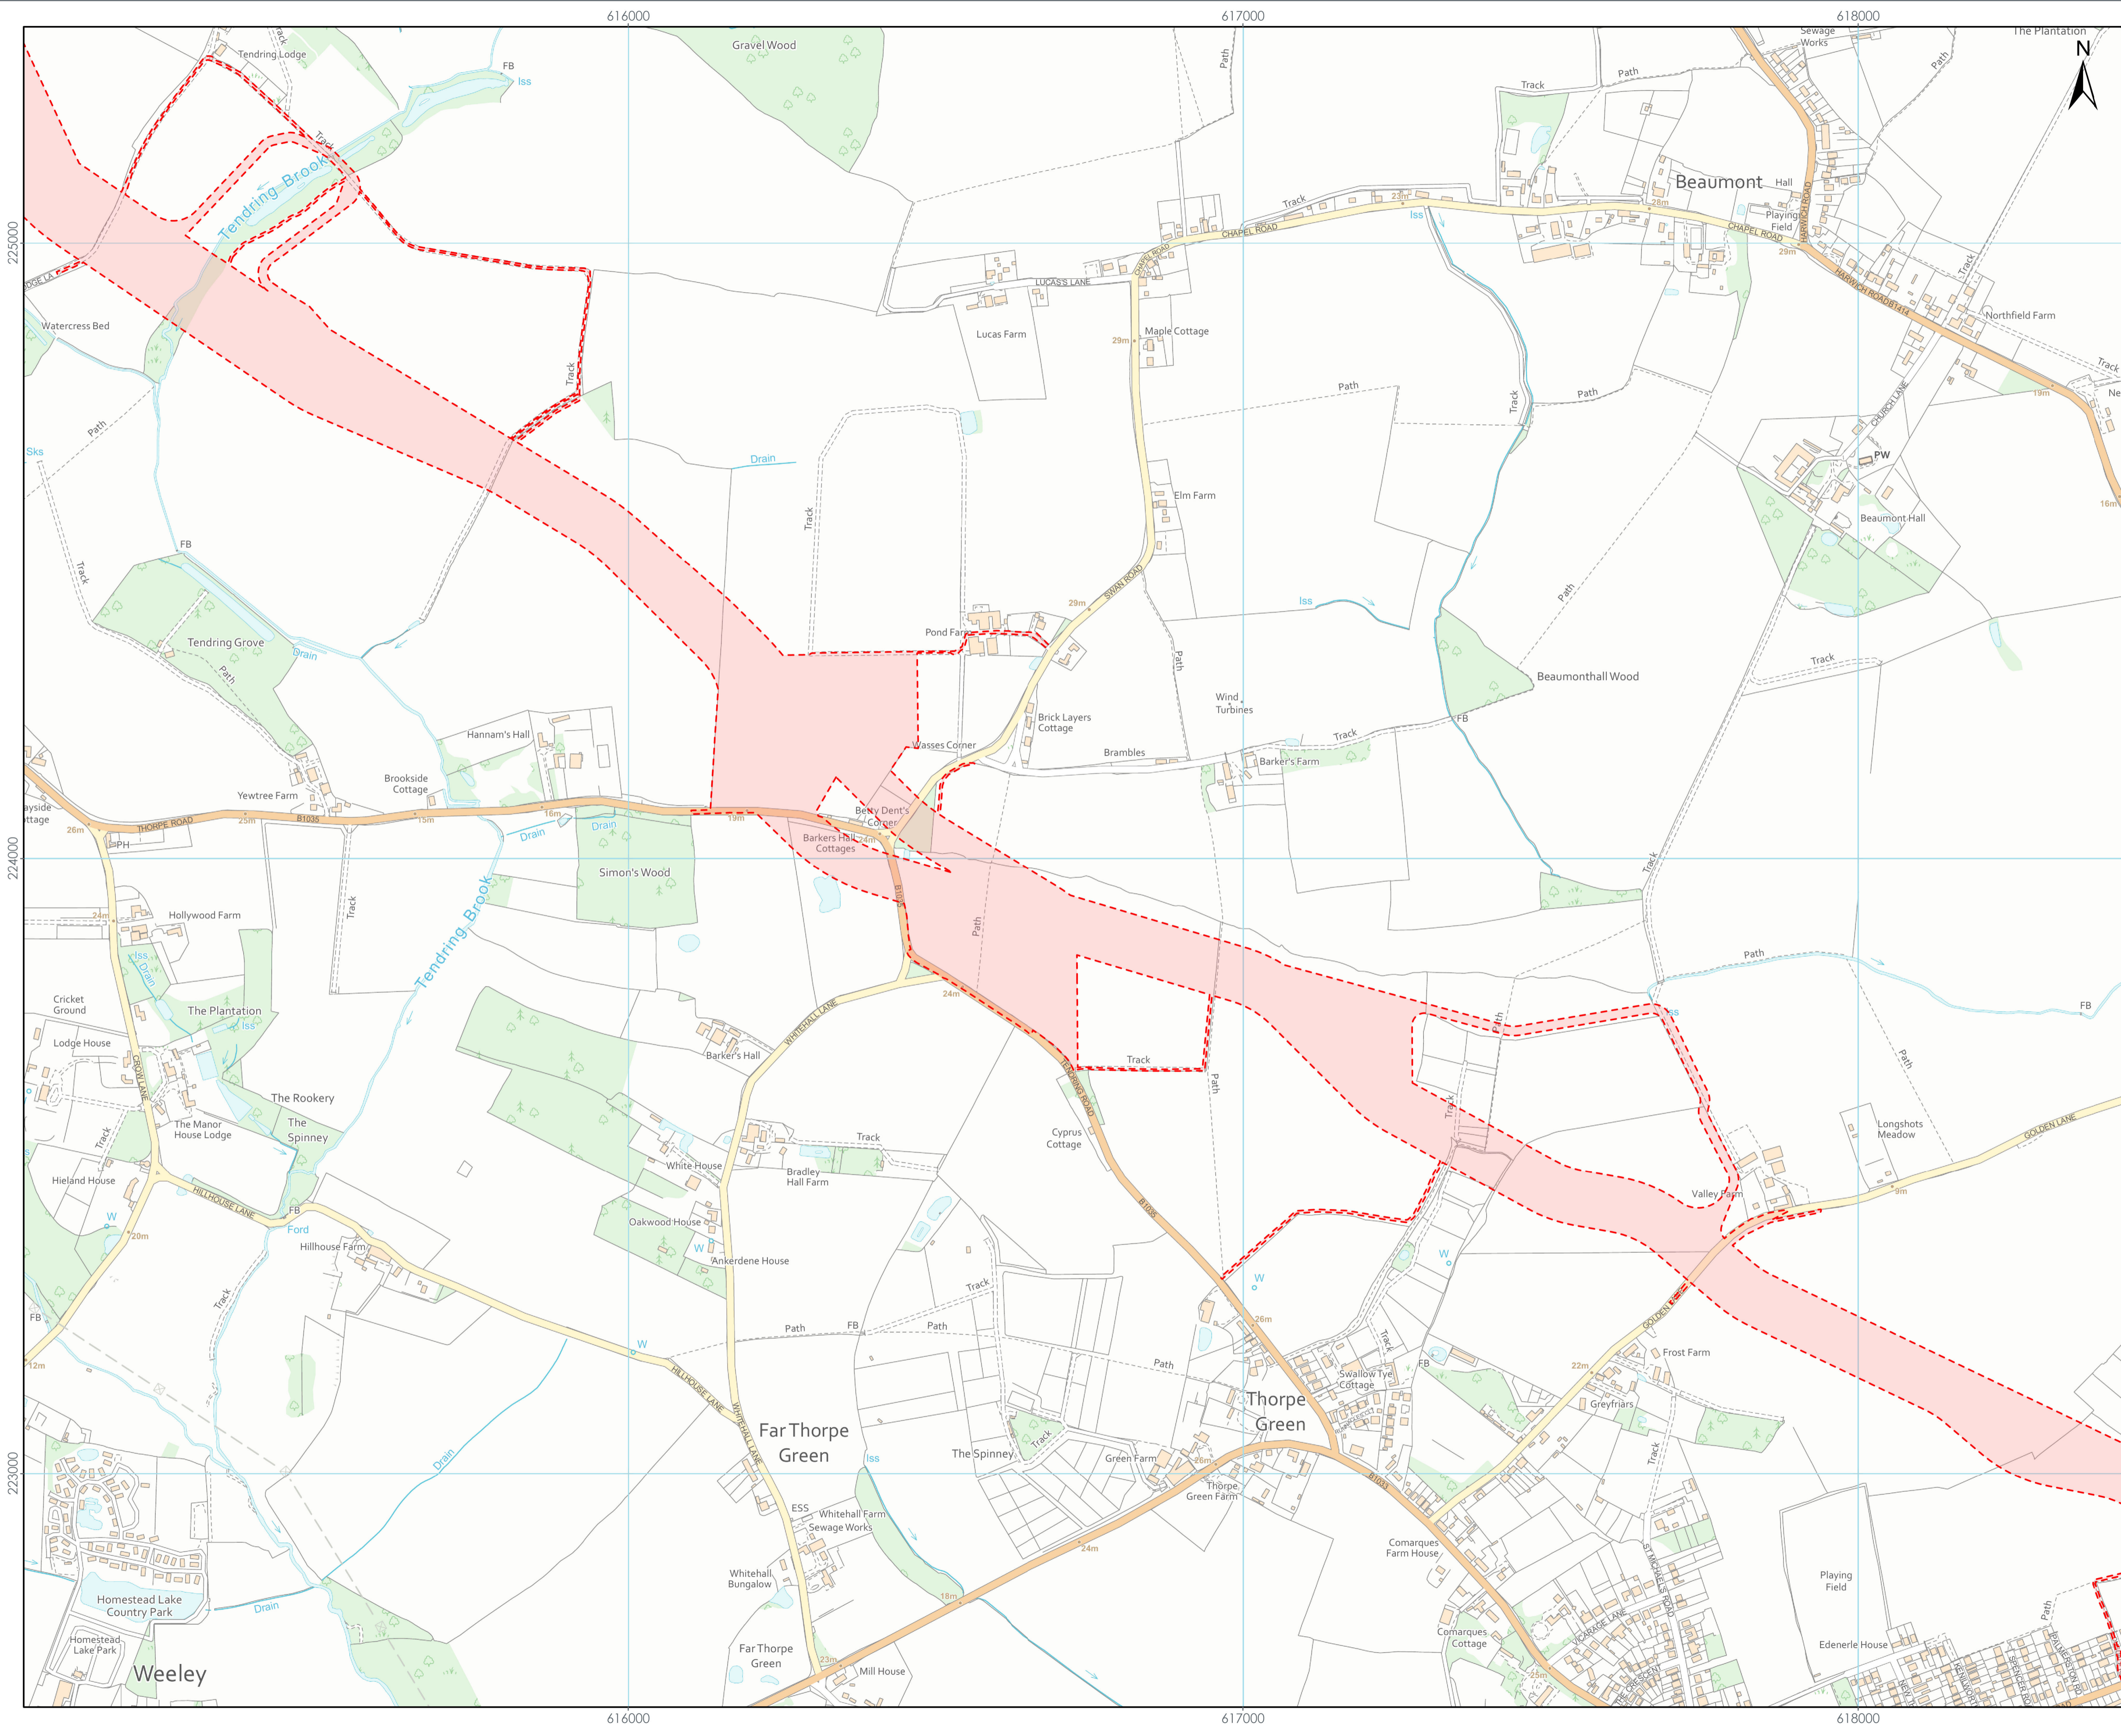

LEGEND
 Onshore Red Line Boundary

Data Source:
 © Crown copyright [and database rights] (2023) license number 0100031673

PROJECT TITLE:
FIVE ESTUARIES OFFSHORE WINDFARM

DRAWING TITLE:
Onshore Order Limit Boundary

VER	DATE	REMARKS	Drawn	Checked
1	01/12/2023	For Information	JB	RP

Sheet No: Page 3 of 10
SCALE: 1:5,000 PLOT SIZE: A3 DATUM: OSGB 1936 PROJECTION: BNG

LEGEND
 Onshore Red Line Boundary

Data Source:
 © Crown copyright (and database rights) (2023) license number 0100031673