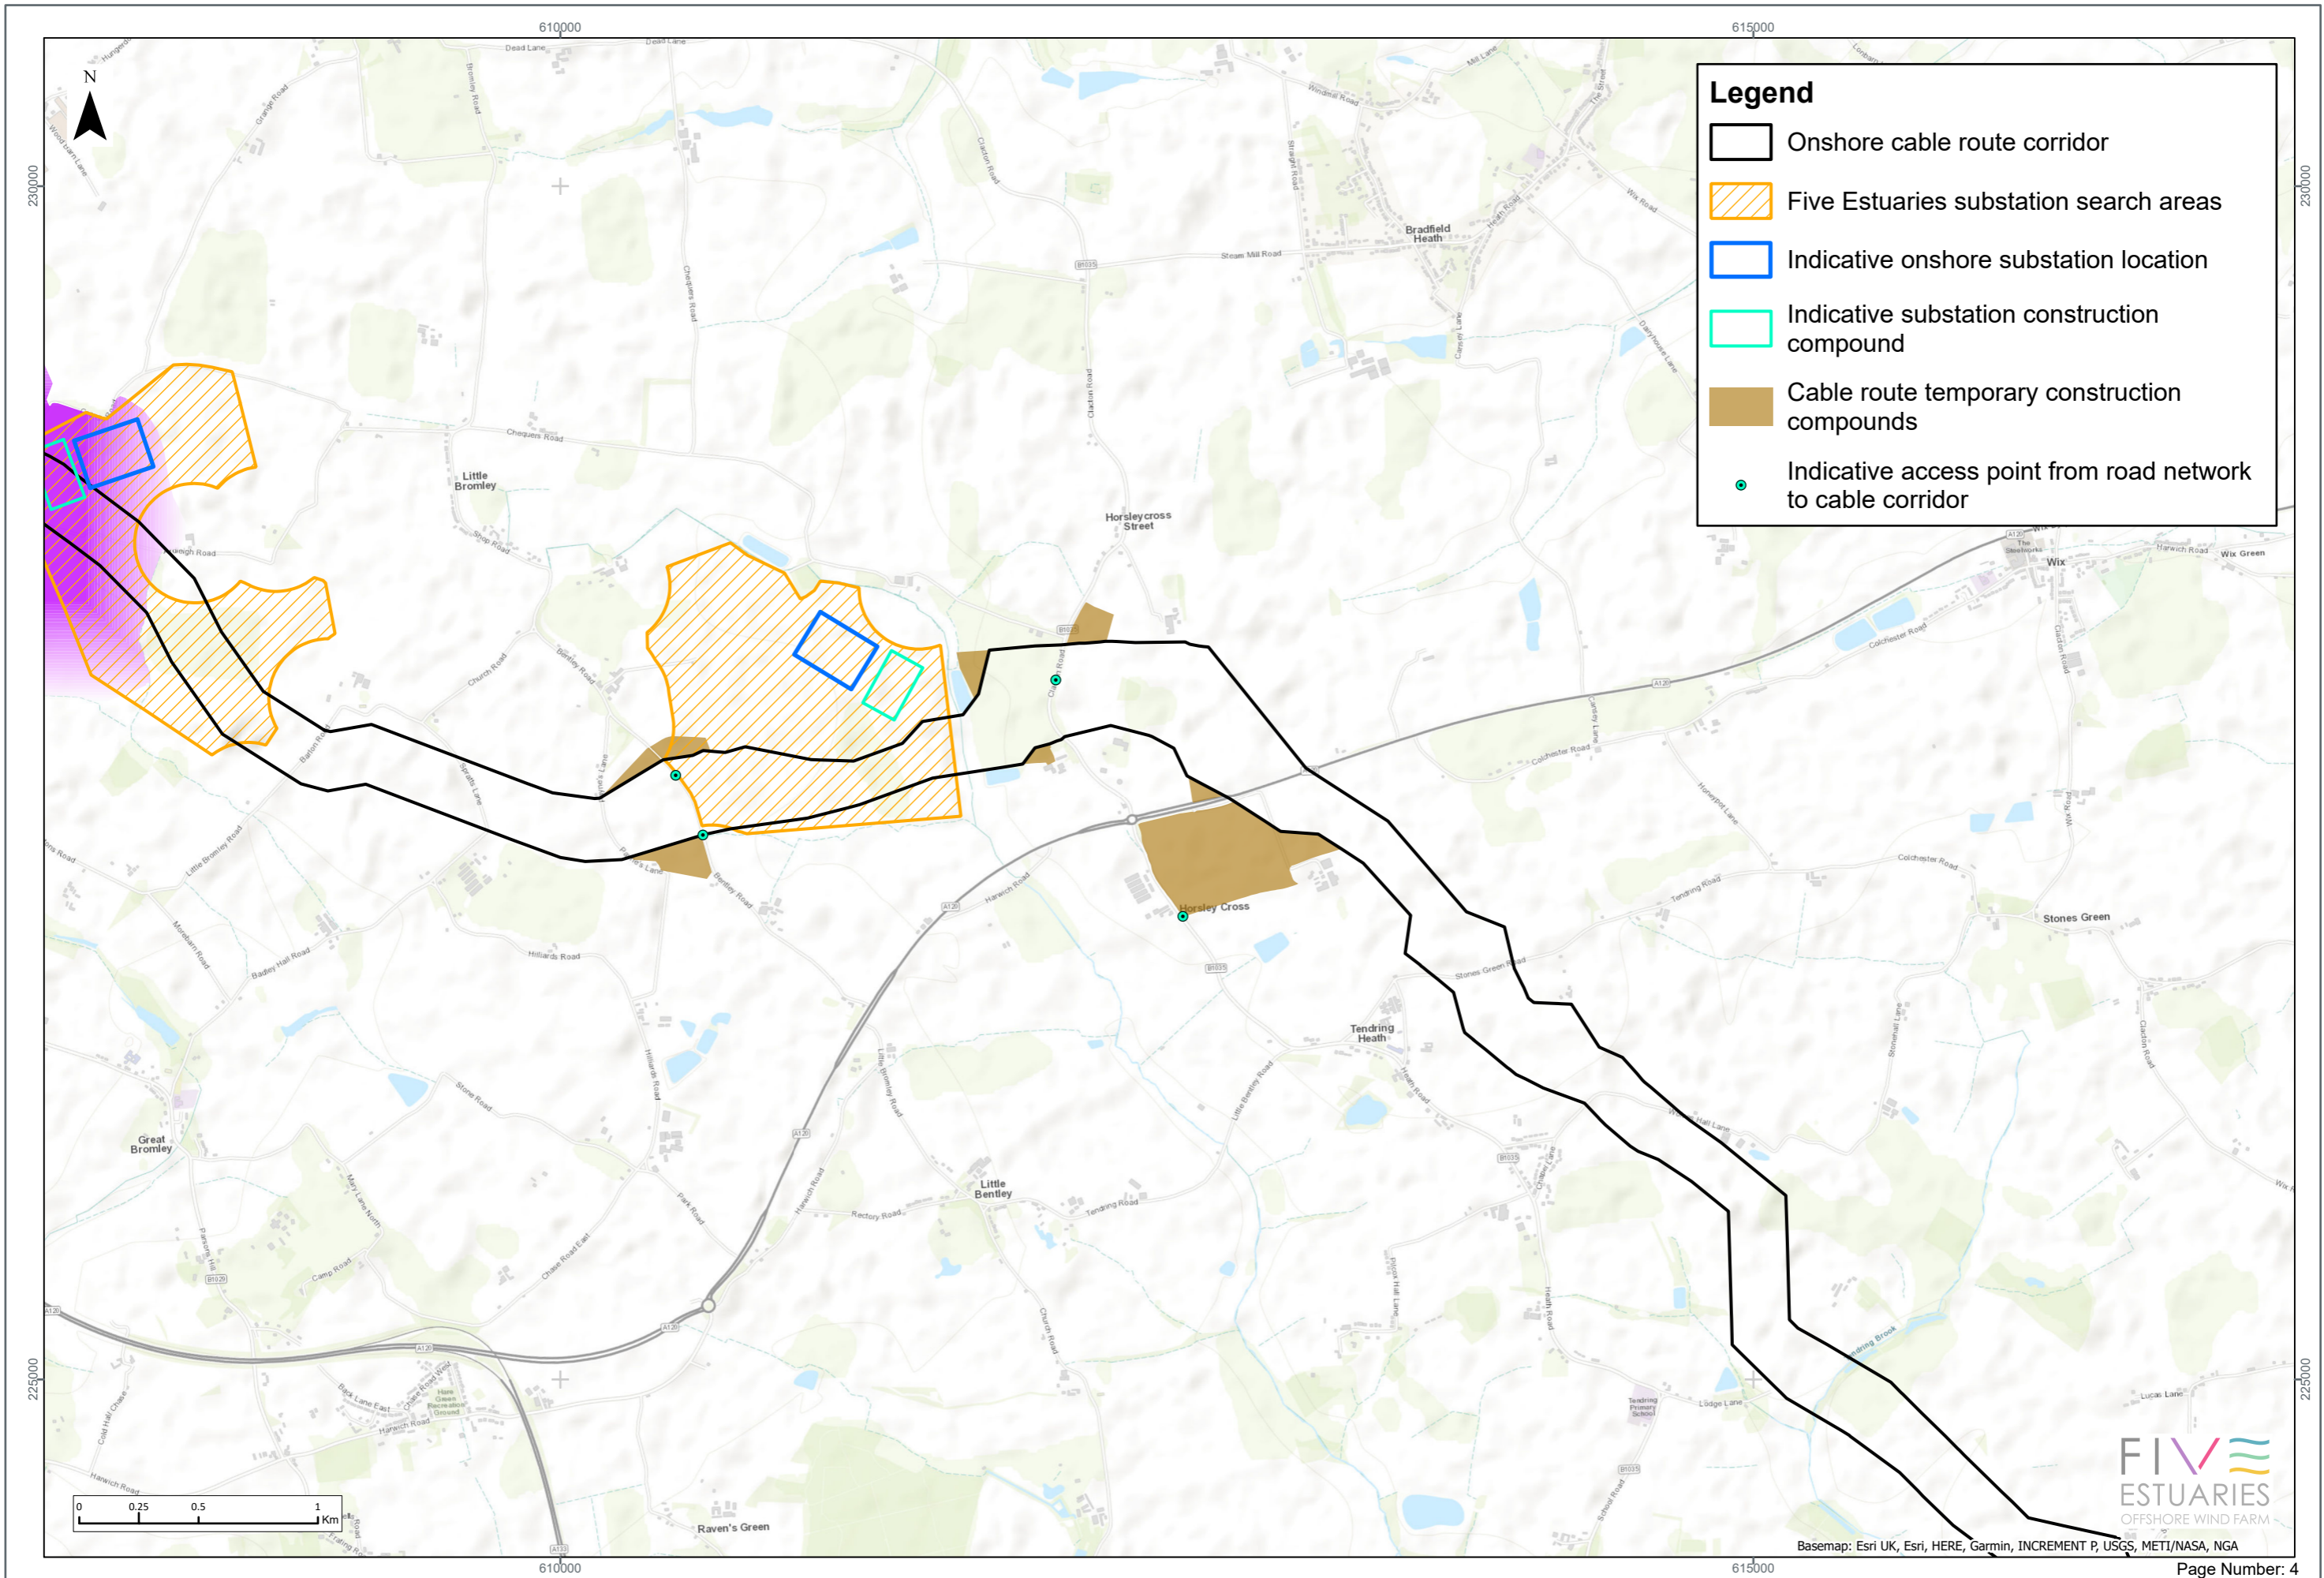

Legend

-  Onshore cable route corridor
-  Cable route temporary construction compounds
-  Indicative landfall HDD compound
-  Indicative access point from road network to cable corridor

615000

620000

225000

225000

615000

620000

Page Number: 3

Legend

-  Onshore cable route corridor
-  Five Estuaries substation search areas
-  Cable route temporary construction compounds
-  Indicative access point from road network to cable corridor

Basemap: Esri UK, Esri, HERE, Garmin, INCREMENT P, USGS, METI/NASA, NGA

Legend

- Onshore cable route corridor
- Five Estuaries substation search areas
- Indicative onshore substation location
- Indicative substation construction compound
- Cable route temporary construction compounds
- Indicative access point from road network to cable corridor

Basemap: Esri UK, Esri, HERE, Garmin, INCREMENT P, USGS, METI/NASA, NGA

605000

610000

Legend

-  Onshore cable route corridor
-  Five Estuaries substation search areas
-  Indicative onshore substation location
-  Indicative substation construction compound
-  Cable route temporary construction compounds
-  Indicative access point from road network to cable corridor