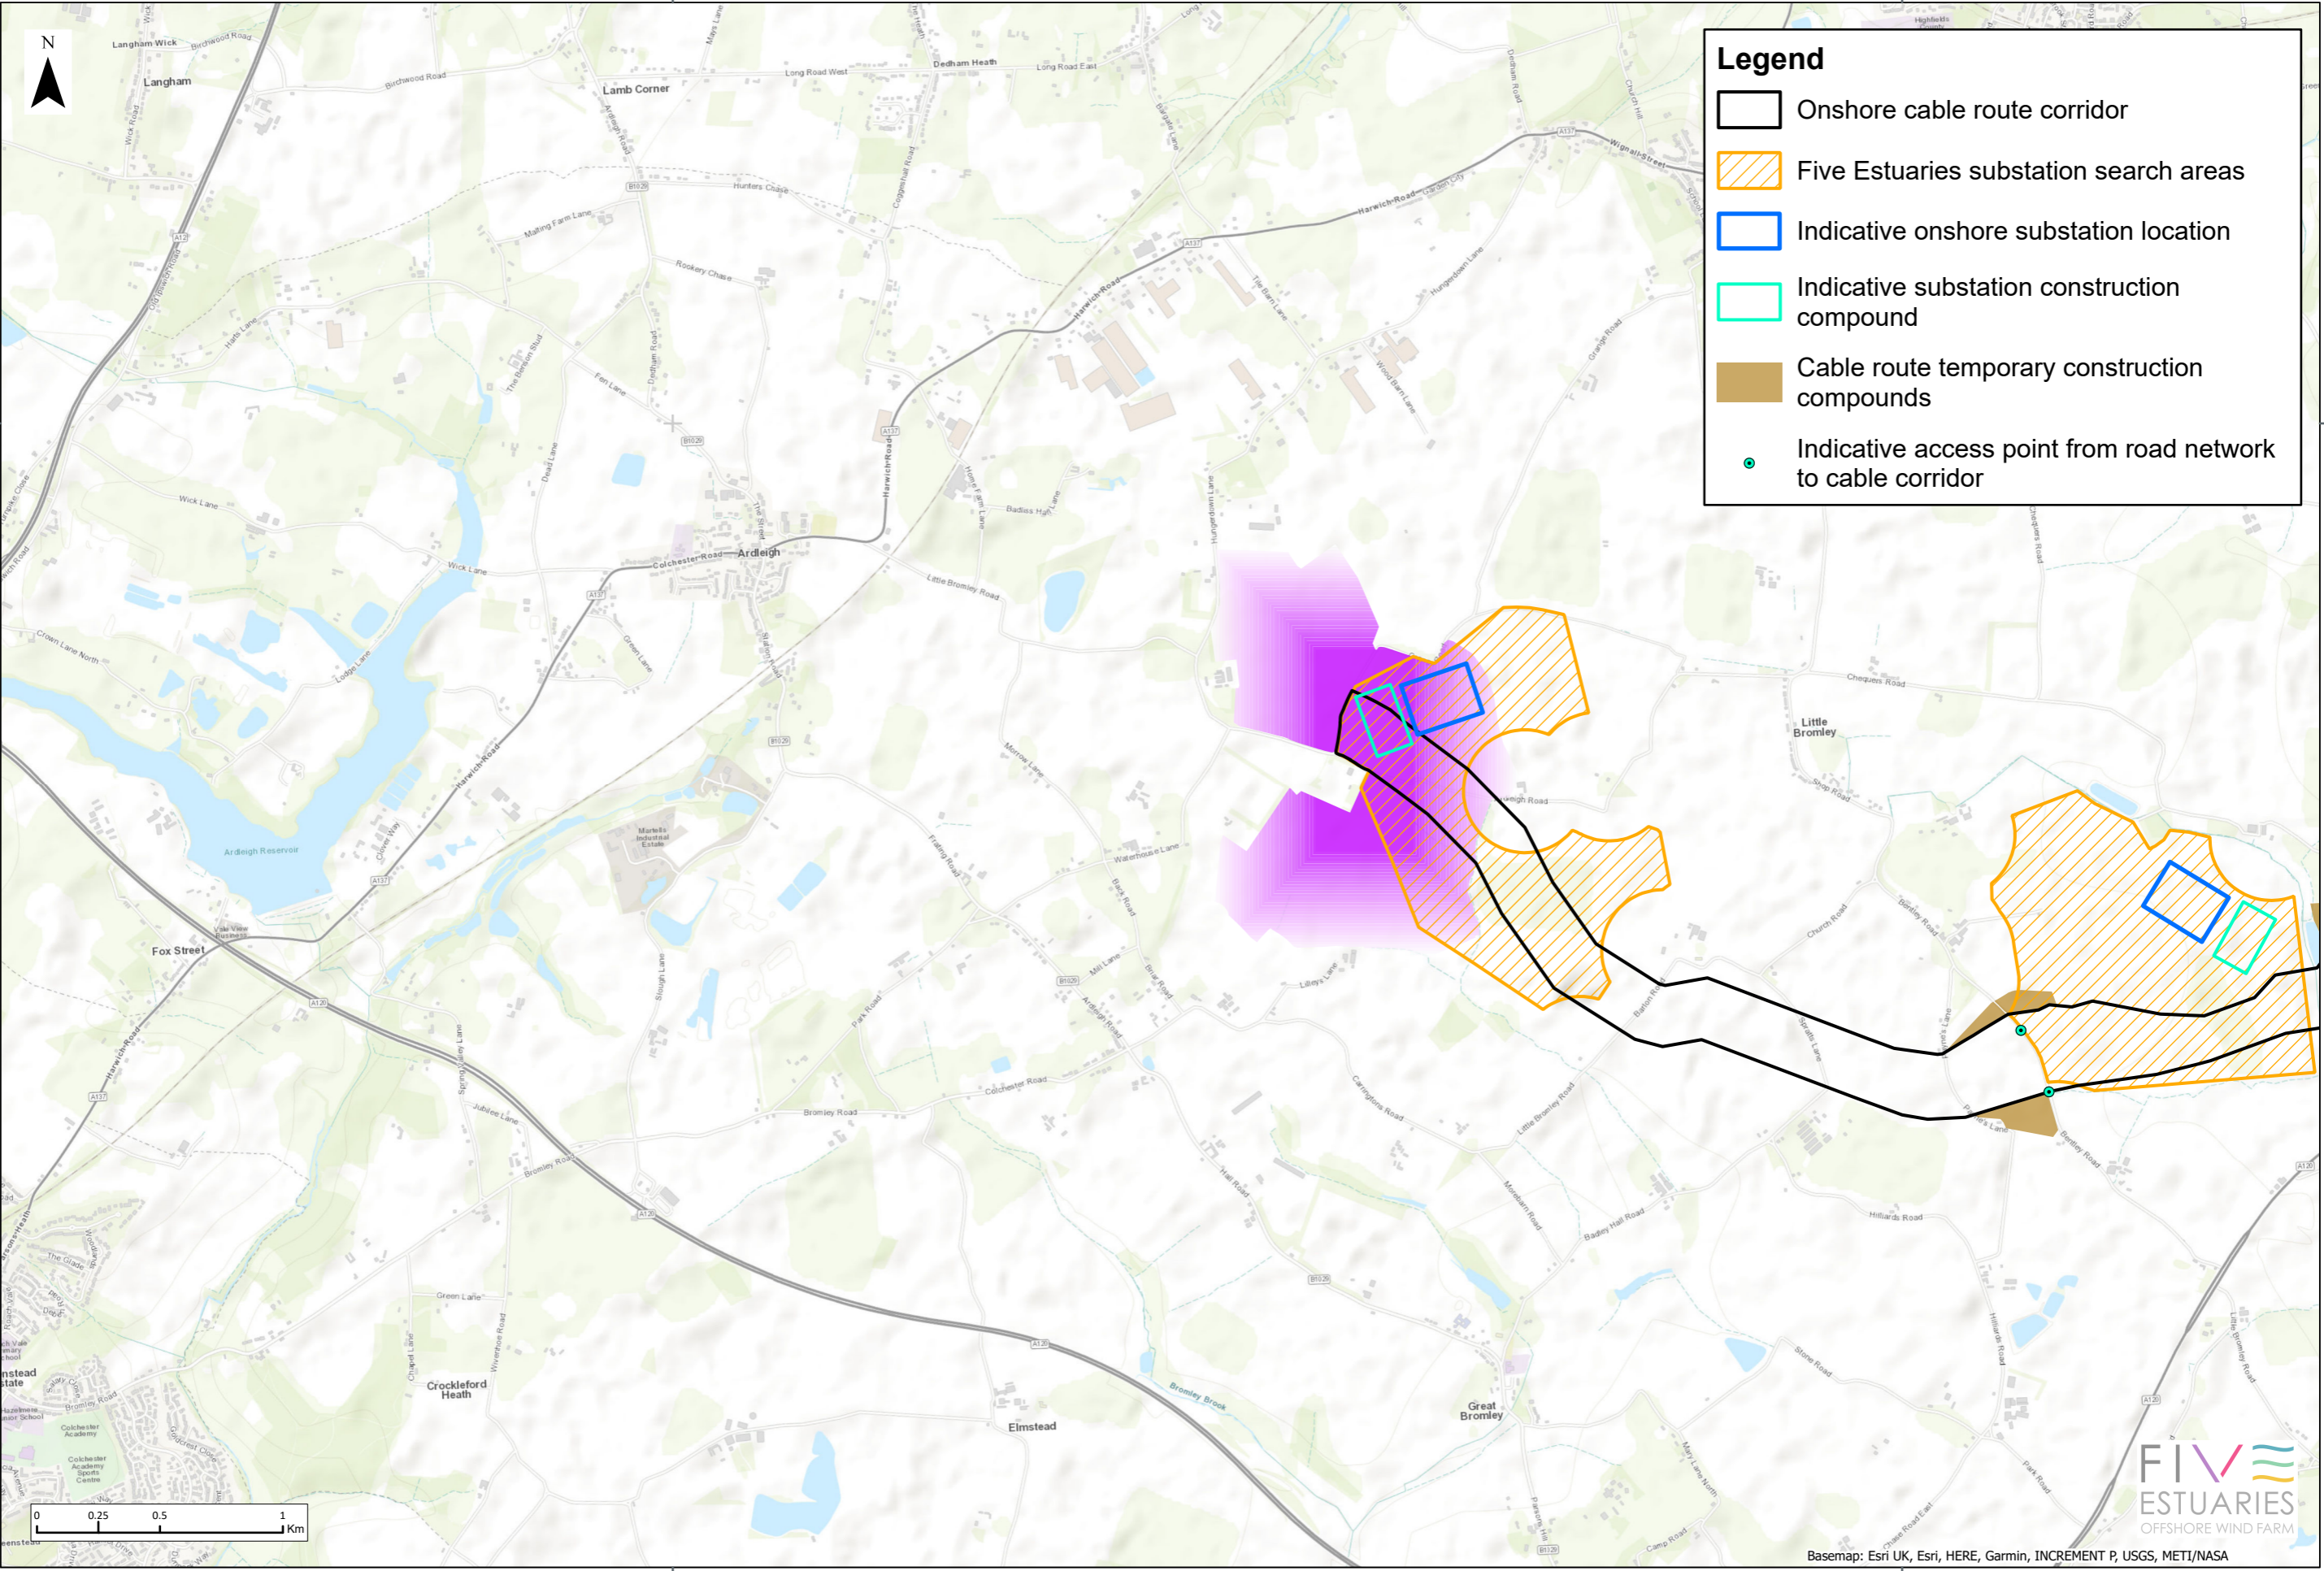

Legend

-  Onshore cable route corridor
-  Cable route temporary construction compounds
-  Indicative landfall HDD compound
-  Indicative access point from road network to cable corridor

615000

620000

225000

Basemap: Esri UK, Esri, HERE, Garmin, INCREMENT P, USGS, METI/NASA, NGA

Legend

- Onshore cable route corridor
- Five Estuaries substation search areas
- Indicative onshore substation location
- Indicative substation construction compound
- Cable route temporary construction compounds
- Indicative access point from road network to cable corridor

Basemap: Esri UK, Esri, HERE, Garmin, INCREMENT P, USGS, METI/NASA, NGA

605000

610000

Legend

-  Onshore cable route corridor
-  Five Estuaries substation search areas
-  Indicative onshore substation location
-  Indicative substation construction compound
-  Cable route temporary construction compounds
-  Indicative access point from road network to cable corridor

230000

230000

Basemap: Esri UK, Esri, HERE, Garmin, INCREMENT P, USGS, METI/NASA

610000