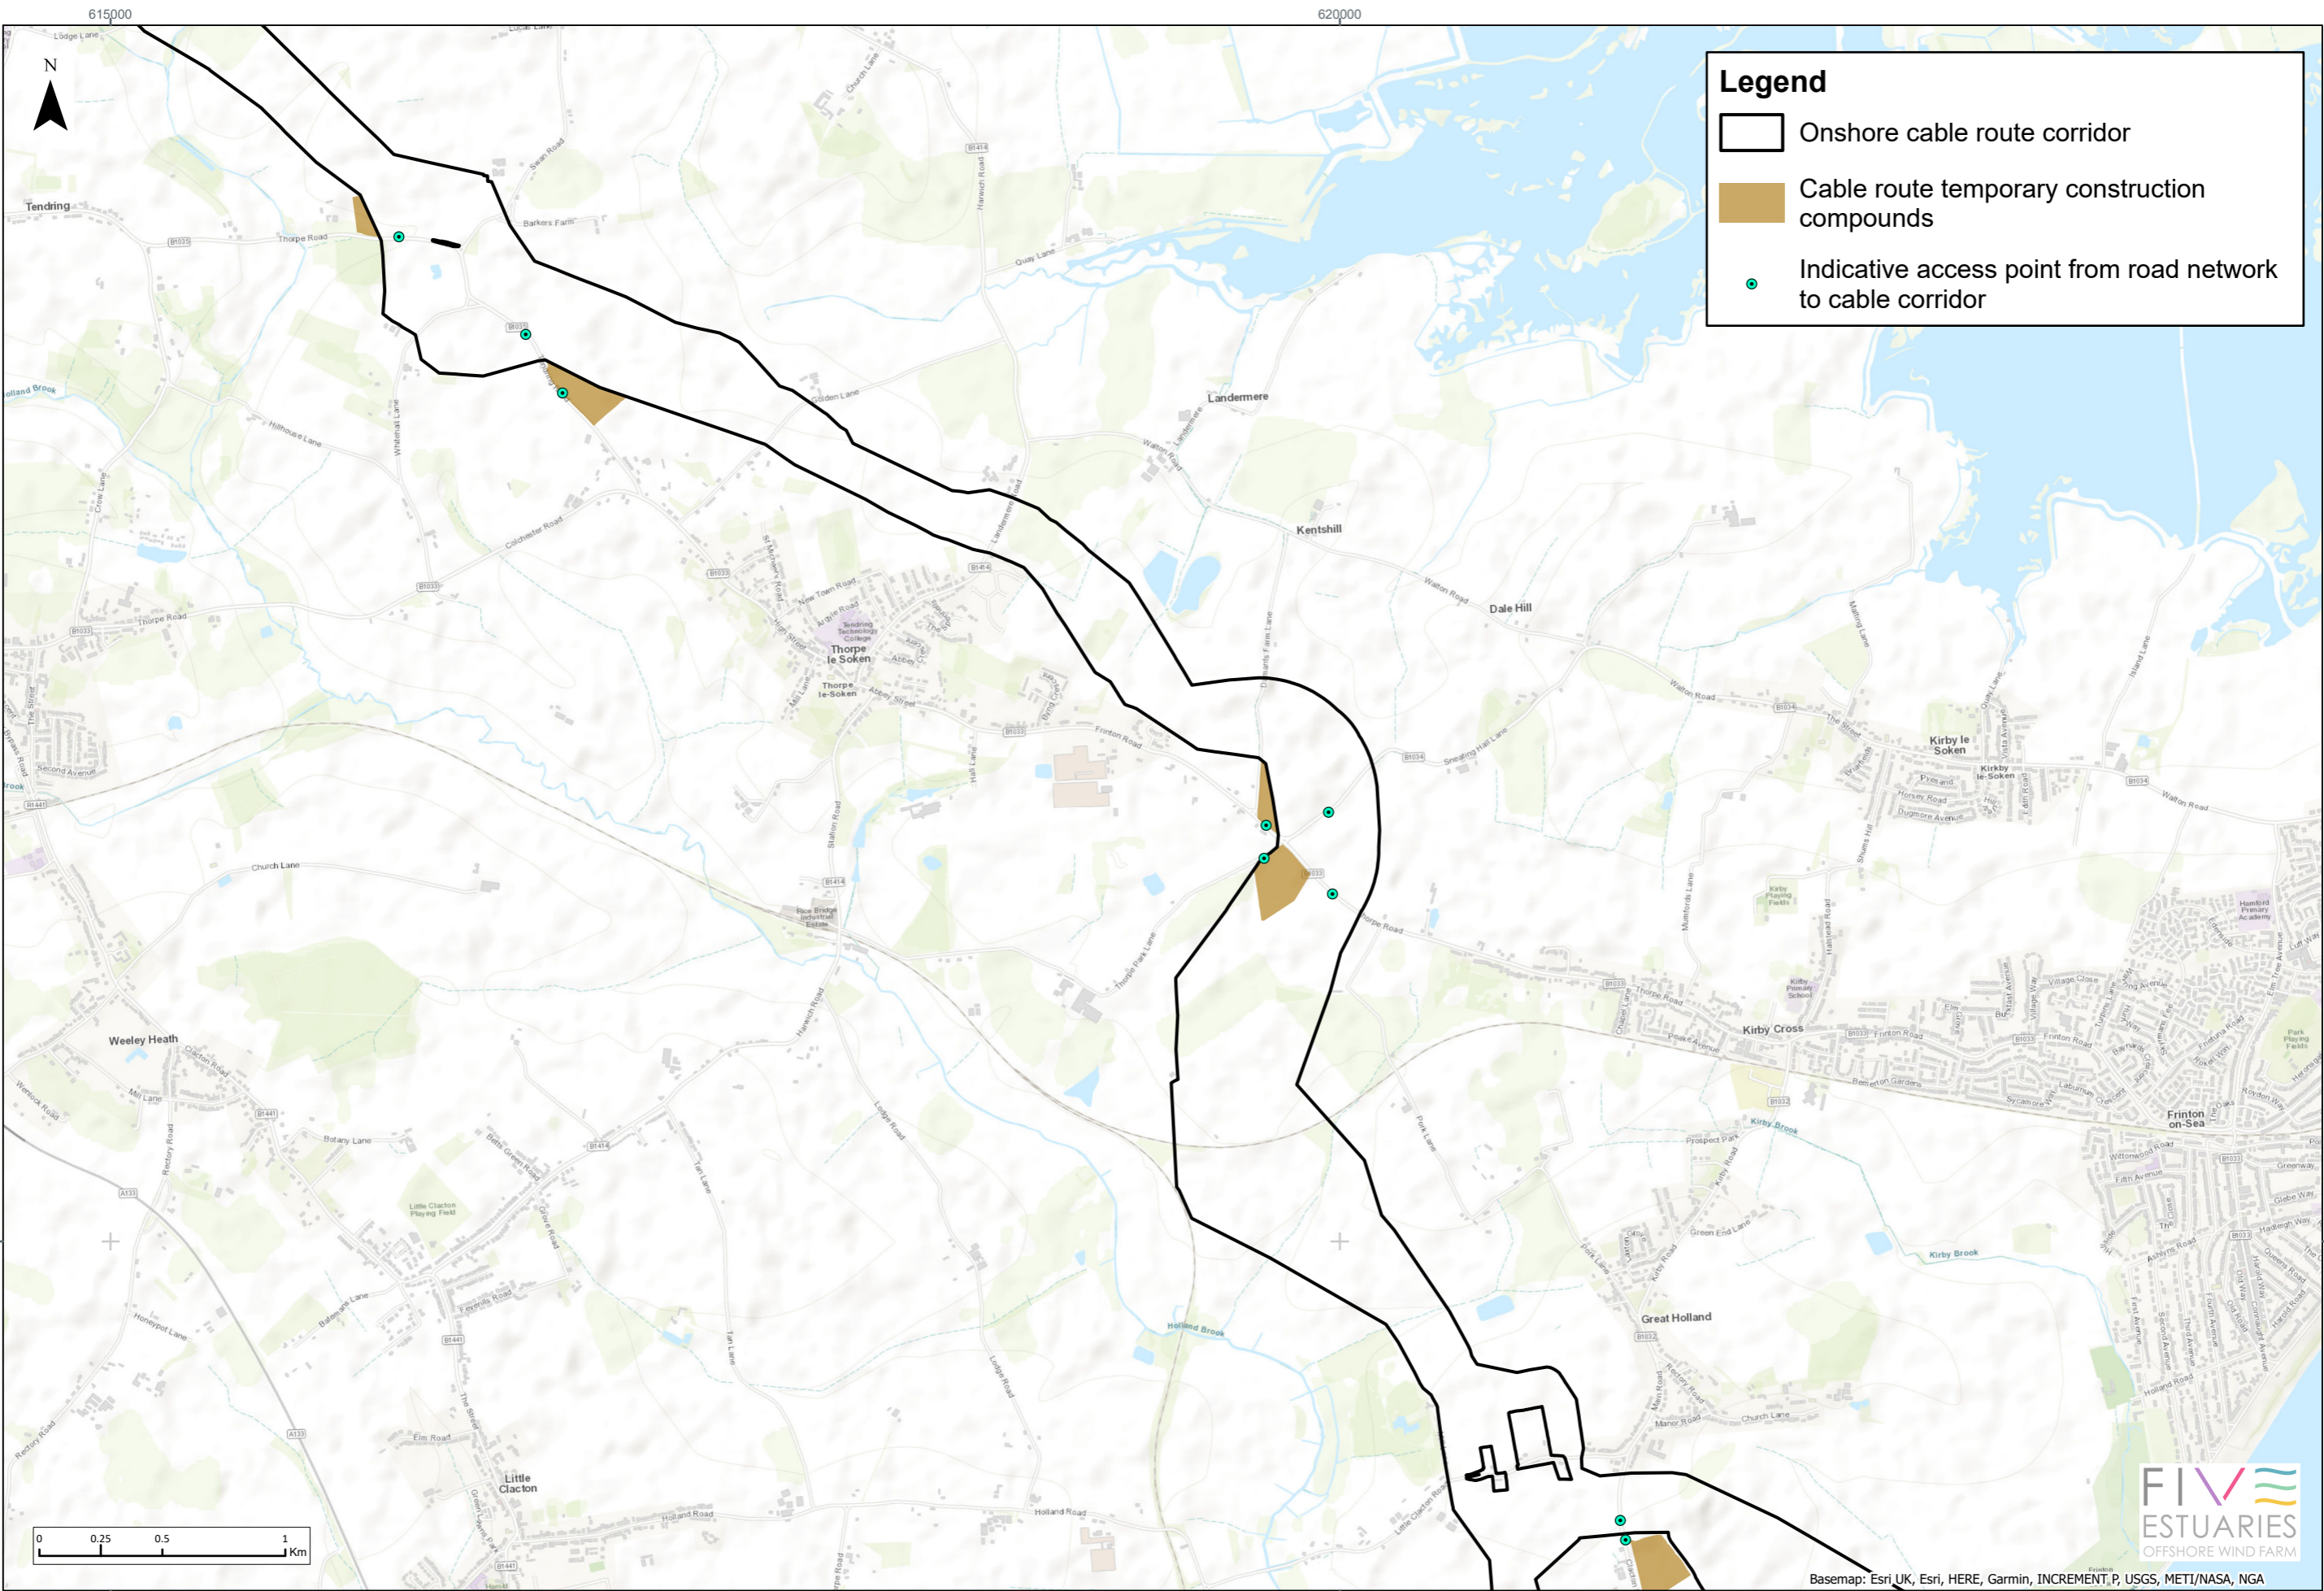

Legend

-  Onshore cable route corridor
-  Cable route temporary construction compounds
-  Indicative landfall HDD compound
-  Indicative access point from road network to cable corridor

615000

620000

225000

225000

615000

620000

Page Number: 3

Legend

-  Onshore cable route corridor
-  Five Estuaries substation search areas
-  Cable route temporary construction compounds
-  Indicative access point from road network to cable corridor

Basemap: Esri UK, Esri, HERE, Garmin, INCREMENT P, USGS, METI/NASA, NGA

Legend

- Onshore cable route corridor
- Five Estuaries substation search areas
- Indicative onshore substation location
- Indicative substation construction compound
- Cable route temporary construction compounds
- Indicative access point from road network to cable corridor

230000

230000

Basemap: Esri UK, Esri, HERE, Garmin, INCREMENT P, USGS, METI/NASA

610000