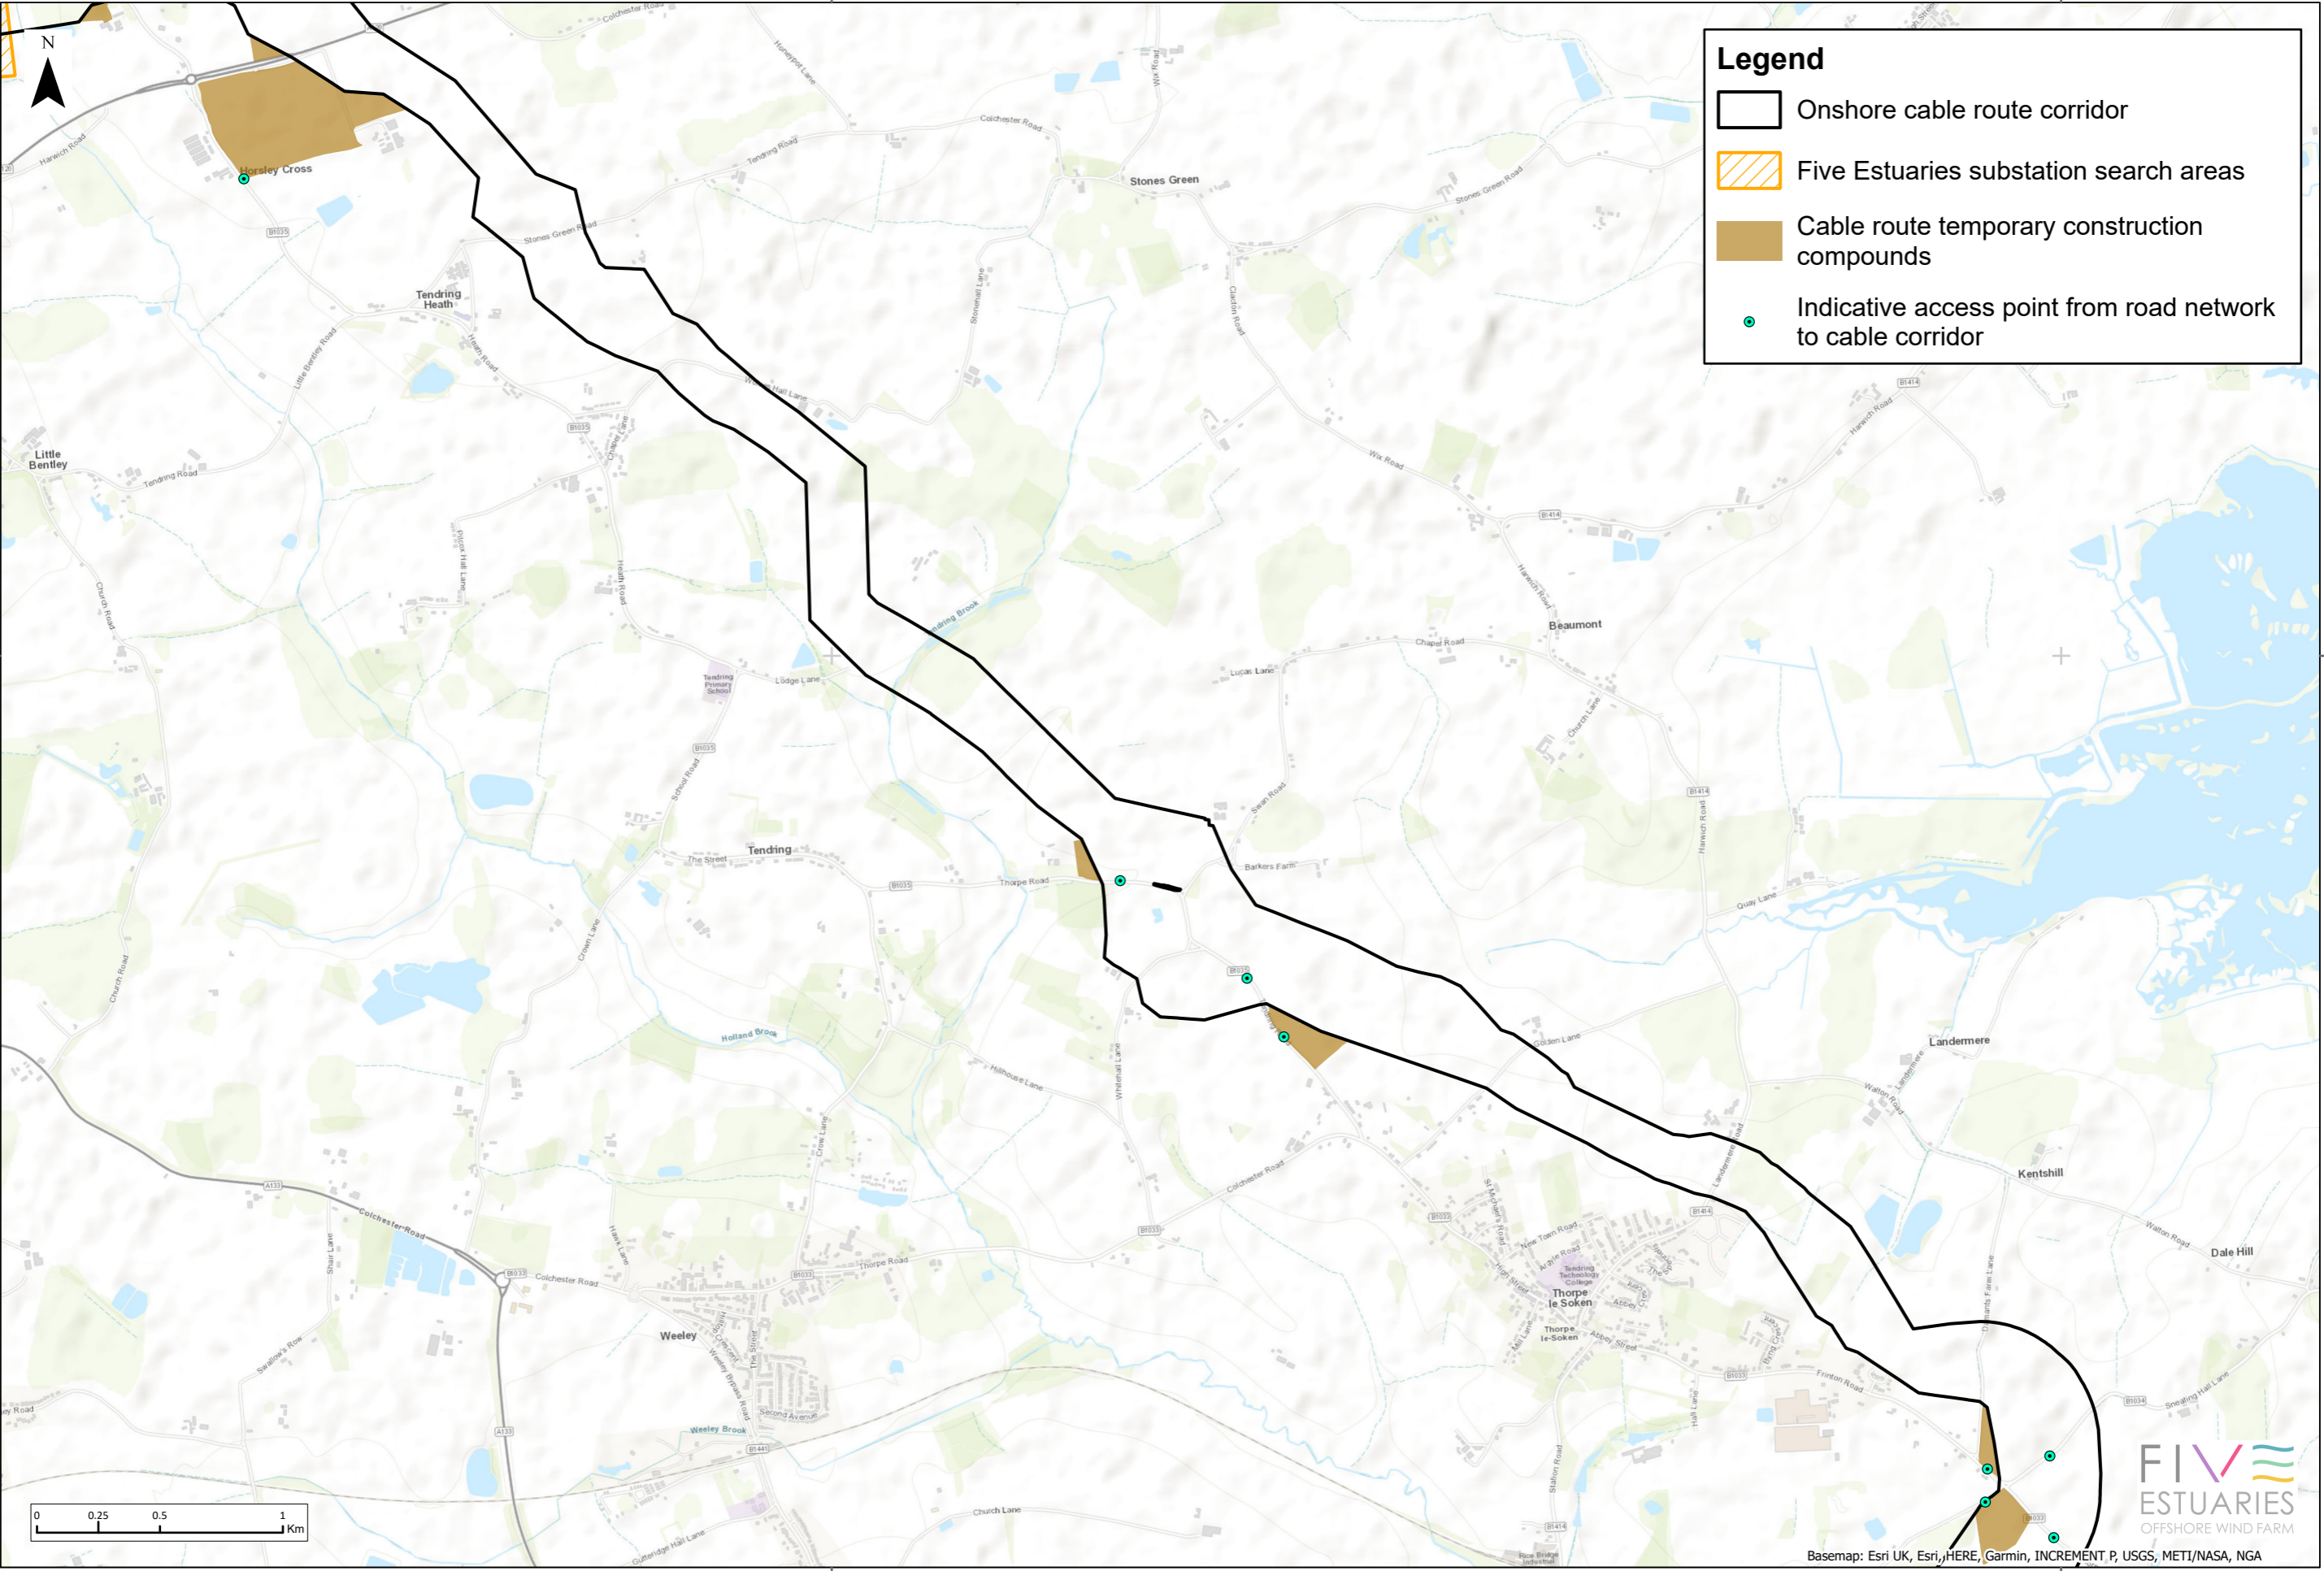

Legend

-  Onshore cable route corridor
-  Cable route temporary construction compounds
-  Indicative landfall HDD compound
-  Indicative access point from road network to cable corridor

615000

620000

225000

225000

615000

620000

Page Number: 3

Legend

-  Onshore cable route corridor
-  Five Estuaries substation search areas
-  Cable route temporary construction compounds
-  Indicative access point from road network to cable corridor

Basemap: Esri UK, Esri, HERE, Garmin, INCREMENT P, USGS, METI/NASA, NGA

Legend

- Onshore cable route corridor
- Five Estuaries substation search areas
- Indicative onshore substation location
- Indicative substation construction compound
- Cable route temporary construction compounds
- Indicative access point from road network to cable corridor

Basemap: Esri UK, Esri, HERE, Garmin, INCREMENT P, USGS, METI/NASA, NGA

605000

610000

Legend

-  Onshore cable route corridor
-  Five Estuaries substation search areas
-  Indicative onshore substation location
-  Indicative substation construction compound
-  Cable route temporary construction compounds
-  Indicative access point from road network to cable corridor